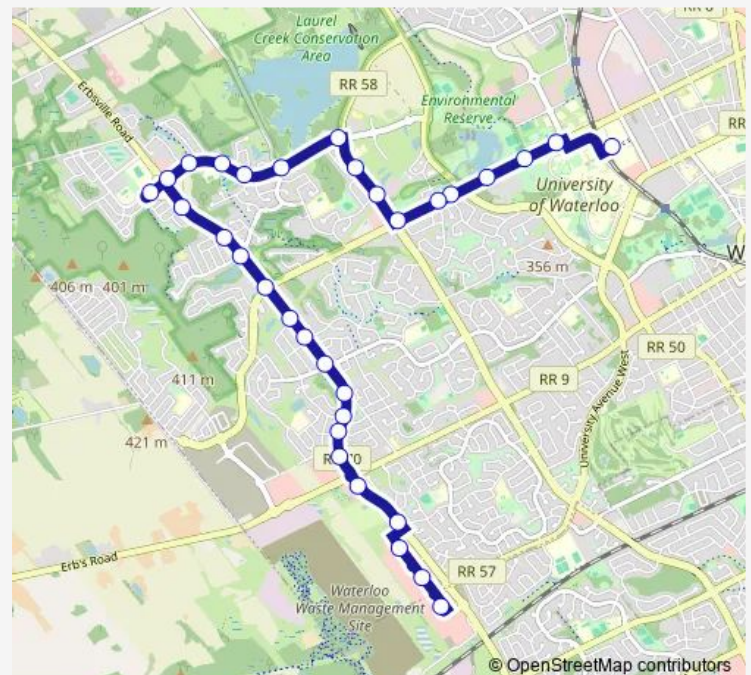

### Direction

The Boardwalk Station — University Of Waterloo Station

33 stops

[Open route schedule](#)

The Boardwalk Station

330 The Boardwalk

The Boardwalk / Medical Centre

Ira Needles / Thorndale

### Route schedule

The Boardwalk Station — University Of Waterloo Station

Monday 05:30-00:15<sup>+1</sup>

Tuesday 05:30-00:15<sup>+1</sup>

Wednesday 05:30-00:15<sup>+1</sup>

Thursday 05:30-00:15<sup>+1</sup>

### Route info

Direction: The Boardwalk Station

Stops: 33

Trip Duration: 0 hour 25 min

■ 13 — Laurelwood

BusMaps

Laurelwood / Laurel Gate

Laurelwood / Fischer-Hallman

## Route info

Direction: University Of Waterloo Station

Stops: 32

Trip Duration: 0 hour 26 min

Erbsville / Chablis

Erbsville / Westside Marketplace

Ira Needles / Erb

Ira Needles / Thorndale