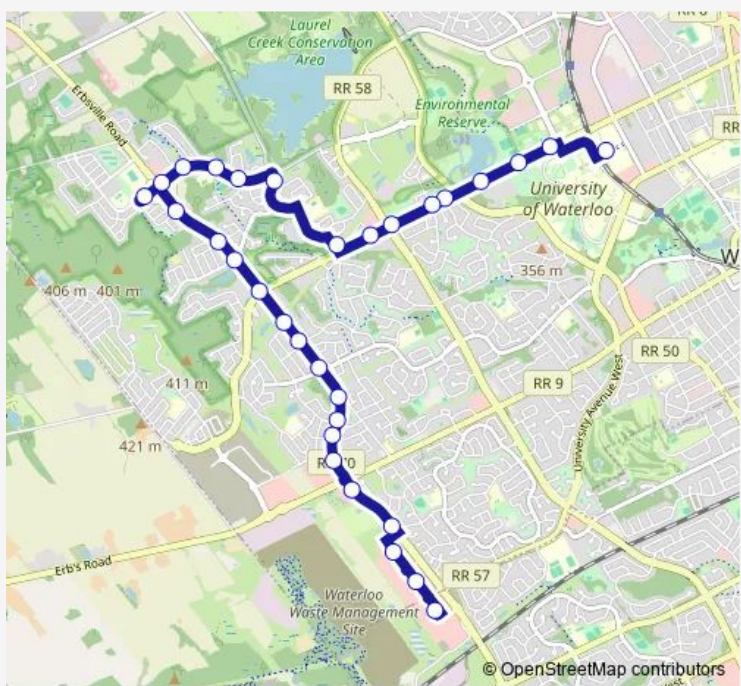

Bus 13 Laurelwood

[Go to website](#)

Direction
 The Boardwalk Station — University Of Waterloo Station
 33 stops
[Open route schedule](#)

- The Boardwalk Station
- 330 The Boardwalk
- The Boardwalk / Medical Centre
- Ira Needles / Thorndale
- Ira Needles / Erb
- Erbsville / Westside Marketplace
- Erbsville / Royal Beech
- Erbsville / Path To Erbsville Ct.
- Erbsville / Keats Way
- Erbsville / Leighland
- Erbsville / Cornridge
- Erbsville / Columbia
- Erbsville / Willow Wood
- Erbsville / White Elm
- Erbsville / Path To Wild Ginger
- Laurelwood / Laurel Heights Secondary School
- Laurelwood / Erbsville
- Laurelwood / Birchmount
- Laurelwood / Brookmill
- Laurelwood / Beaver Creek Cres.
- Laurelwood / Beaver Creek Rd.

Route schedule
 The Boardwalk Station — University Of Waterloo Station

Monday	05:30-00:15 ⁺¹
Tuesday	05:30-00:15 ⁺¹
Wednesday	05:30-00:15 ⁺¹
Thursday	05:30-00:15 ⁺¹
Friday	05:30-00:15 ⁺¹
Saturday	07:00-24:00
Sunday	08:00-23:00

Route info
 Direction: The Boardwalk Station
 Stops: 33
 Trip Duration: 0 hour 25 min

13 — Laurelwood **BusMaps**

Laurelwood / Laurel Gate

Laurelwood / Fischer-Hallman

Fischer-Hallman / Path To Laurel Gate

Route info

Direction: University Of Waterloo Station

Stops: 33

Trip Duration: 0 hour 25 min

Erbsville / Brandenburg

Erbsville / Chablis

Erbsville / Westside Marketplace

Ira Needles / Erb