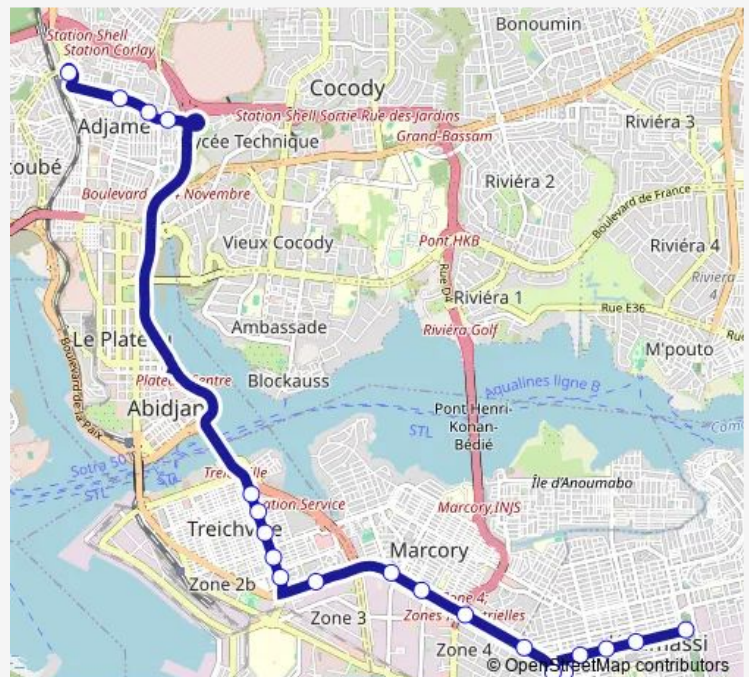

### Route schedule

Terminus Hôpital de Koumassi — Adjamé Liberté

Monday 06:00

Tuesday 06:00

Wednesday 06:00

Thursday 06:00

Friday 06:00

Saturday 06:00

### Route info

Direction: Terminus Hôpital de Koumassi

Stops: 13

Trip Duration: 1 hour 39 min

13 — Gare Koumassi ↔ Gare Nord

## Route info

Direction: Adjamé Liberté

Stops: 16

Trip Duration: 1 hour 4 min

## Route info

Direction: Adjamé Liberté

Stops: 15

Trip Duration: 0 hour 55 min

13 Bus time schedules and route maps are available in an offline PDF at [busmaps.com](http://busmaps.com). Use the [busmaps.com](http://busmaps.com) website to see live bus times, train schedule or subway schedule, and step-by-step directions for all public transit in Abidjan