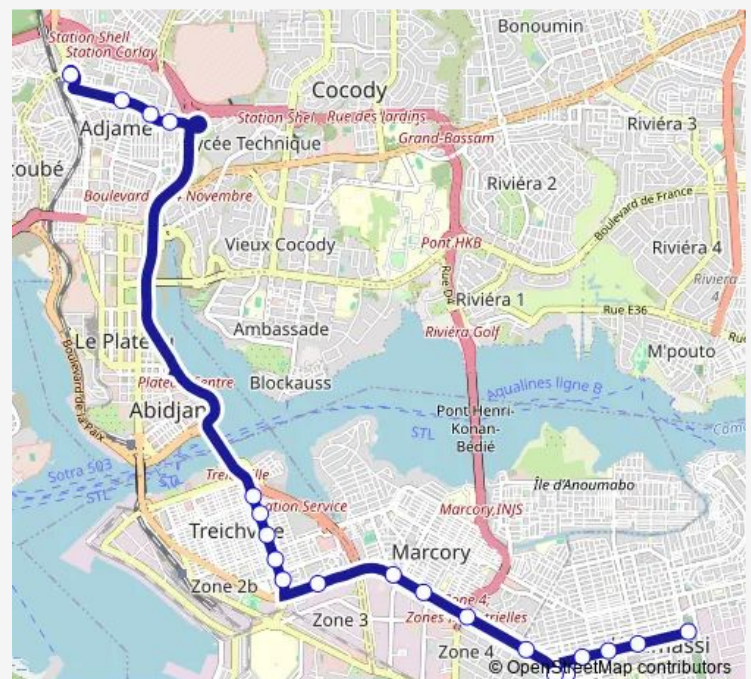

Friday 06:00

Saturday 06:00

Sunday 06:00

Route info

Direction: Gare Nord

Stops: 20

Trip Duration: 1 hour 0 min

13 — Gare Koumassi ↔ Gare Nord

Direction

Terminus Hôpital de Koumassi — Adjamé Liberté

13 stops

[Open route schedule](#)

Terminus Hôpital de Koumassi

Terminus Grd Carrefour Koumassi

Hôtel Ibis Marcory

Echangeur Marcory Dhl

Friday 06:00

Saturday 06:00

Sunday 06:00

Route info

Direction: Adjamé Liberté

Stops: 16

Trip Duration: 1 hour 4 min

Direction

Friday 06:00

Saturday 06:00

Sunday 06:00

Route info

Direction: Adjamé Liberté

Stops: 15

Trip Duration: 0 hour 55 min

Direction