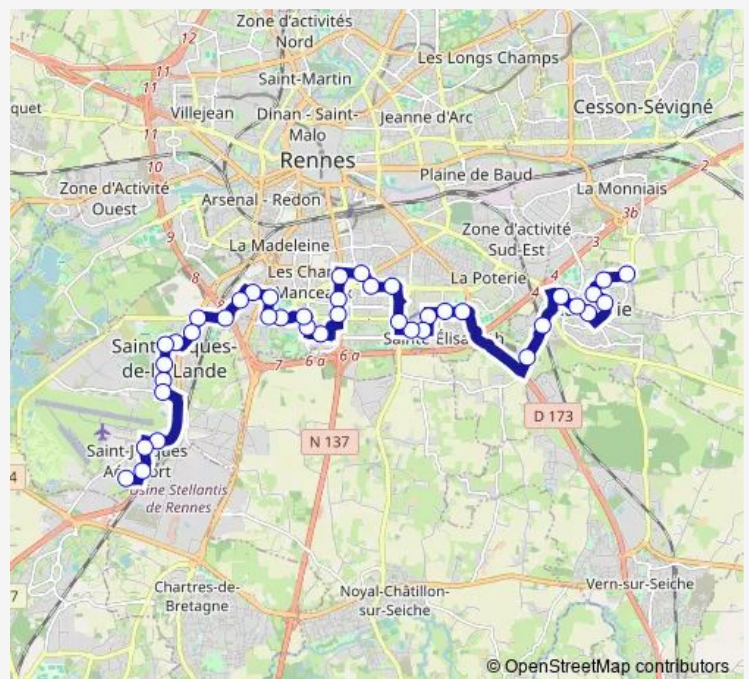

Canada

Alma

Henri Fréville

Route schedule

Gautrais — Cucé

Monday 06:50-20:10

Tuesday 06:50-20:10

Wednesday 06:50-20:10

Thursday 06:50-20:10

Friday 06:50-20:10

Saturday 16:07-20:00

Sunday —

Route info

Direction: Gautrais

Stops: 41

Trip Duration: 0 hour 59 min