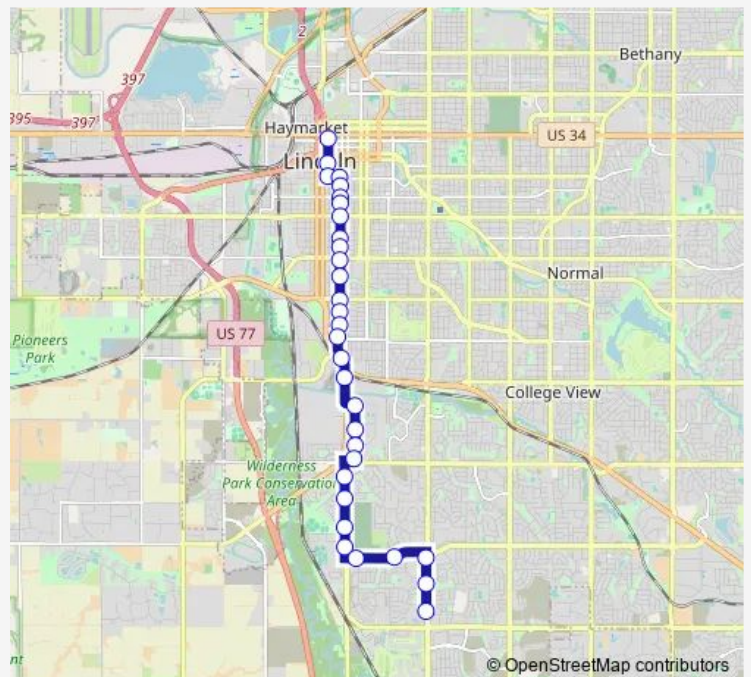

Bus 13 South 13th

[Go to website](#)

Direction
 South 11th Street & N Street — Walmart South 27th Street
 32 stops
[Open route schedule](#)

- South 11th Street & N Street
- South 11th Street & N Street
- South 11th Street & Lincoln Mall, Nw
- South 11th Street & G Street, Nw
- G Street & South 13th Street, Sw
- South 13th Street & F Street, Nw
- South 13th Street & D Street, Sw
- South 13th Street & C Street, Sw
- South 13th Street & A Street, Sw
- South 13th Street & Rose Street, Nw
- South 13th Street & Peach Street, Sw
- South 13th Street & South Street, Sw
- South 13th Street & Lake Street, Nw
- South 13th Street & Van Dorn Street, Sw
- South 13th Street & Dakota Street, Nw
- South 13th Street & Arapahoe Street, Nw
- South 13th Street & Calvert Street, Nw
- South 13th Street & Burnham Street, Nw
- South 14th Street & Pioneers Boulevard, Nw
- South 16th Street & Center Park Road, Sw
- South 16th Street & Southpark Circle, Nw

Route schedule

South 11th Street & N Street — Walmart South 27th Street

| | |
|-----------|-------------|
| Monday | 05:55-20:55 |
| Tuesday | 05:55-20:55 |
| Wednesday | 05:55-20:55 |
| Thursday | 05:55-20:55 |
| Friday | 05:55-20:55 |
| Saturday | 07:10-17:10 |
| Sunday | — |

Route info

Direction: South 11th Street & N Street
 Stops: 32
 Trip Duration: 0 hour 22 min

13 — South 13th

South 16th Street & Windhoek Drive, Sw

South 16th Street & Old Cheney Road, Nw

South 14th Street & Galloway Avenue, Nw

Direction: Walmart South 27th Street

Stops: 34

Trip Duration: 0 hour 25 min

South 13th Street & D Street, Ne

South 13th Street & E Street, Ne

G Street & South 13th Street, Nw

South 11th Street & G Street, Nw