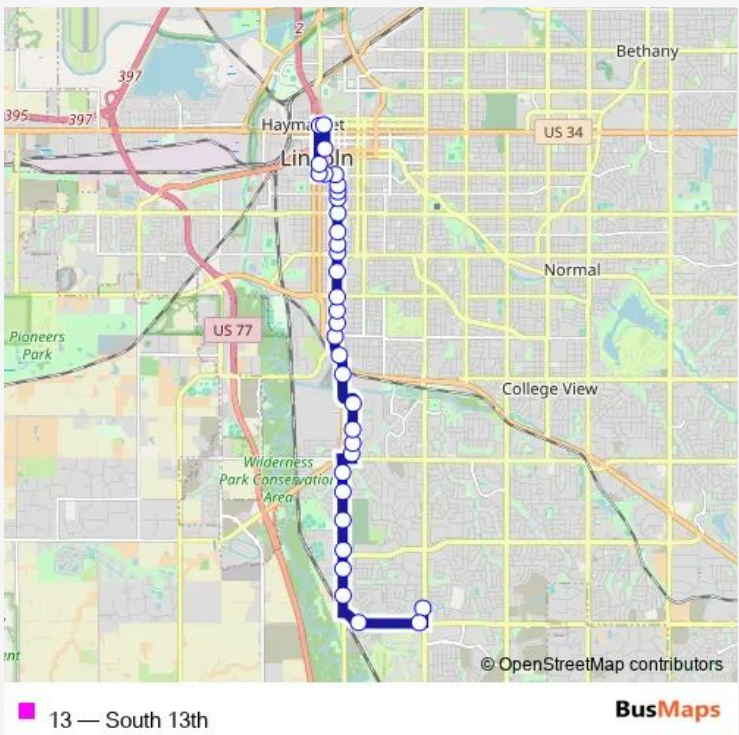

Bus 13 South 13th

[Go to website](#)

Direction
 Walmart South 27th Street — South 11th Street & L Street, Stop 3
 34 stops
[Open route schedule](#)

- Walmart South 27th Street
- Yankee Hill Road & South 27th Street, Nw
- Yankee Hill Road & Executive Woods Drive, Ne
- South 14th Street & Infinity Court, Se
- South 14th Street & Garret Lane, Ne
- South 14th Street & Pine Lake Road, Ne
- South 14th Street & Densmore Park Road, Ne
- South 14th Street & Old Farm Road, Ne
- South 14th Street & Galloway Avenue, Ne
- South 16th Street & Old Cheney Road, Ne
- South 16th Street & Windhoek Drive, Se
- South 16th Street & Southpark Circle, Ne
- South 16th Street & Center Park Road, Se
- South 14th Street & Pioneer Boulevard, Ne
- South 13th Street & Burnham Street, Ne
- South 13th Street & Calvert Street, Se
- South 13th Street & Arapahoe Street, Ne
- South 13th Street & Dakota Street, Se
- South 13th Street & Van Dorn Street, Se
- South 13th Street & Stillwater Avenue, Se
- South 13th Street & South Street, Ne

Route schedule
 Walmart South 27th Street — South 11th Street & L Street, Stop 3

Monday	06:25-21:25
Tuesday	06:25-21:25
Wednesday	06:25-21:25
Thursday	06:25-21:25
Friday	06:25-21:25
Saturday	07:40-17:40
Sunday	—

Route info
 Direction: Walmart South 27th Street
 Stops: 34
 Trip Duration: 0 hour 25 min

South 13th Street & Peach Street, Se

South 13th Street & Sumner Street, Se

South 13th Street & A Street, Se

South 13th Street & C Street, Ne

Direction: South 11th Street & L Street, Stop 3

Stops: 31

Trip Duration: 0 hour 22 min

South 14th Street & Densmore Park Road, Sw

South 14th Street & Gate 3, Sw

Pine Lake Road & South 16th Street, Sw

Pine Lake Road & Helen Witt Drive, Se