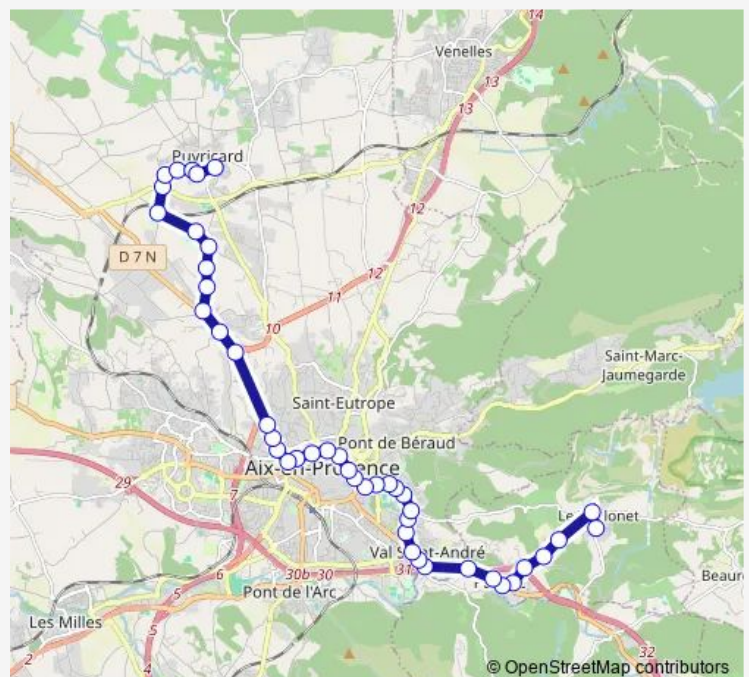

Ecole Val Saint-Andre

La Torse

Cassin

Ecole La Torse

Hameau La Torse

Pont de la Torse

Piscine Yves Blanc

Ecole Militaire

### Route schedule

Le Tholonet — Puyricard Centre

Monday 06:38-21:00

Tuesday 06:38-21:00

Wednesday 06:38-21:00

Thursday 06:38-21:00

Friday 06:38-21:00

Saturday 06:38-21:00

### Route info

Direction: Le Tholonet

Stops: 44

Trip Duration: 0 hour 49 min

13 — Puyricard Centre<>Palette-LE Tholonet

Saint-Louis

Bellegarde

Briand

## Route info

Direction: Puyricard Centre

Stops: 45

Trip Duration: 0 hour 50 min

Piscine Yves Blanc

Pont de la Torse

Hameau La Torse

Ecole La Torse