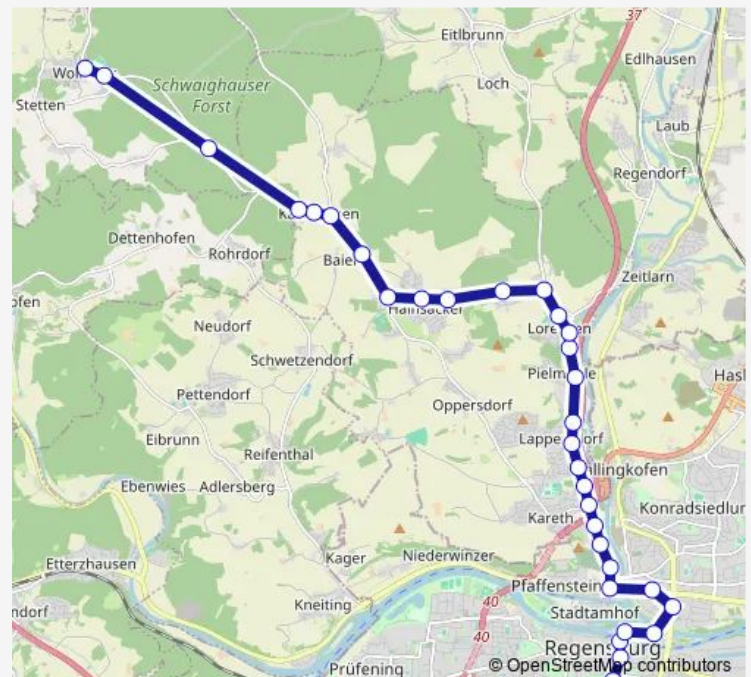

### Direction

Hainsacker Turl [P+R] — Lappersdorf Mittelschule

13 stops

[Open route schedule](#)

Hainsacker Turl [P+R]

Hainsacker Gasth. Prößl

Hainsacker Siedlung

Hainsacker Am Schlag

### Route schedule

Hainsacker Turl [P+R] — Lappersdorf Mittelschule

Monday 07:28

Tuesday 07:28

Wednesday 07:28

Thursday 07:28

Friday 07:28

Saturday —

### Route info

Direction: Hainsacker Turl [P+R]

Stops: 13

Trip Duration: 0 hour 17 min

## Direction

Regensburg Hbf — Hainsacker Turl [P+R]

26 stops

[Open route schedule](#)

Regensburg Hbf

Dachauplatz

Haus der Bayerischen Geschichte

Eiserne Brücke