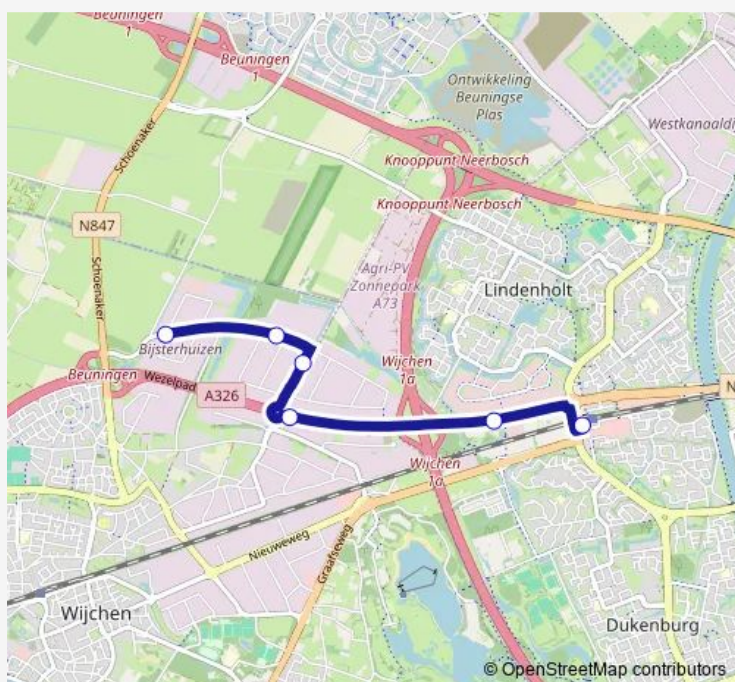

Nijmegen, Station Dukenburg [D]

Route schedule

Wijchen, Bijsterhuizen 25 — Nijmegen, Station Dukenburg [D]

Monday	07:10-11:57
Tuesday	07:10-11:57
Wednesday	07:10-11:57
Thursday	07:10-11:57
Friday	07:10-11:57
Saturday	—
Sunday	—

Route info

Direction: Wijchen, Bijsterhuizen 25

Stops: 4

Trip Duration: 0 hour 10 min

■ 13 — Dukenburg - Bijsterhuizen

Direction

Nijmegen, Station Dukenburg [B] — Wijchen, Bijsterhuizen 25

6 stops

[Open route schedule](#)

Nijmegen, Station Dukenburg [B]

Nijmegen, Kerkenbos

Wijchen, Palkerplein

Wijchen, Bijsterhuizen 10

Wijchen, Bijsterhuizen 21

Wijchen, Bijsterhuizen 25

Route schedule

Route info

Direction: Nijmegen, Station Dukenburg [B]

Stops: 6

Trip Duration: 0 hour 9 min

Direction

Wijchen, Bijsterhuizen 25 — Nijmegen, Station Dukenburg
[D]

6 stops

[Open route schedule](#)