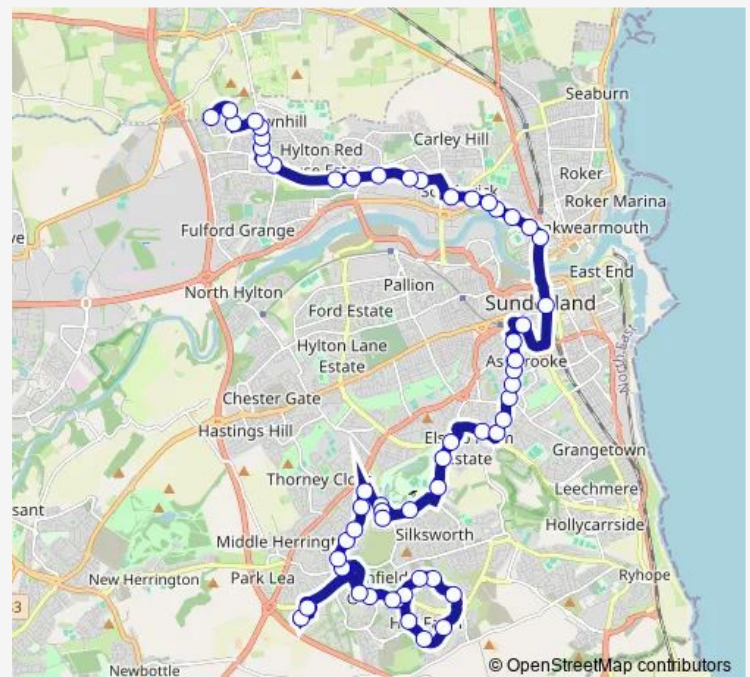

North Moor Lane-Aldenham Road

Aldenham Road

Aldenham Road

Silksworth Lane - Scarborough Road

Route schedule

Doxford Park Way — Sunderland Interchange

Monday —

Tuesday —

Wednesday —

Thursday —

Friday —

Saturday —

Sunday 22:15

Route info

Direction: Doxford Park Way

Stops: 34

Trip Duration: 0 hour 25 min

Dene Street

Silksworth Lane-Low Newport Farm

Silksworth Lane-Elstob Place

Essen Way-Langley Road

Tunstall Road-Ringmore Court

Tunstall Road-Larkfield Road

Tunstall Road-Tunstall Park

Tunstall Road-Holmlands Park South

Tunstall Road - Valebrooke Gdns

Tunstall Road-Thornhill Gardens

Tunstall Road-Argyle Street

Stockton Road-Mary Street

Sunderland Interchange

Direction

Baxter Road - Berwick Avenue — Doxford Park Shops