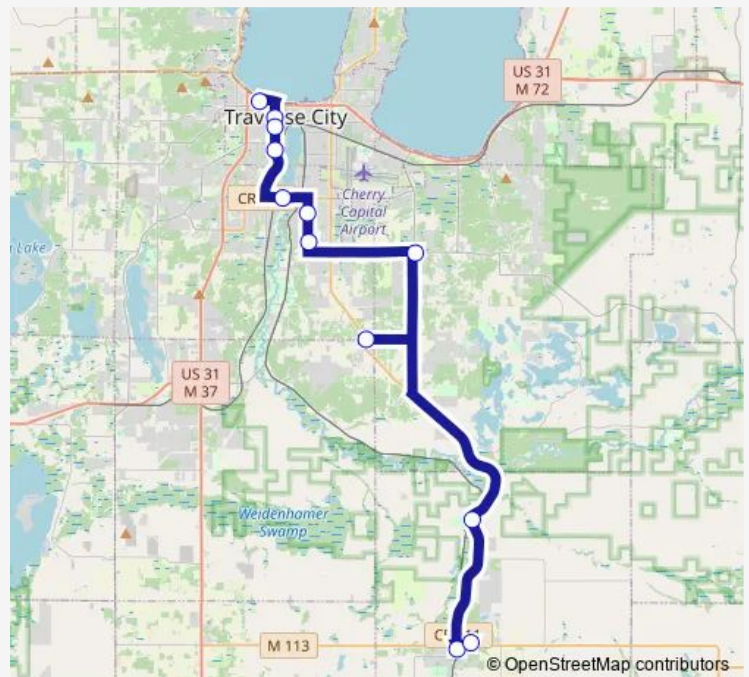

Garfield at Mayfield (Inbound)

Green Acres

Three Mile at Oleson's

Lafranier Transfer - Park -N-Ride

Lafranier Rd. at Village Glen Apts.

Logans Landing at Boardman Lake

Cass St. at 16th St. (Inbound)

Cass St. at 10th St. (Inbound)

Cass St. at Lake Ave. (Inbound)

Hall St. Transfer Station- Route 13

Route schedule

M-113 E at Northland Foods — Hall St. Transfer Station-
Route 13

Monday	06:30-19:30
Tuesday	06:30-19:30
Wednesday	06:30-19:30
Thursday	06:30-19:30
Friday	06:30-19:30
Saturday	—
Sunday	—

Route info

Direction: M-113 E at Northland Foods

Stops: 12

Trip Duration: 0 hour 41 min

Direction

Hall St. Transfer Station- Route 13 — M-113 E at Northland Foods

12 stops

[Open route schedule](#)

Tuesday 06:00-19:00

Wednesday 06:00-19:00

Thursday 06:00-19:00

Friday 06:00-19:00

Saturday —

Sunday —

Route info

Direction: Hall St. Transfer Station- Route 13