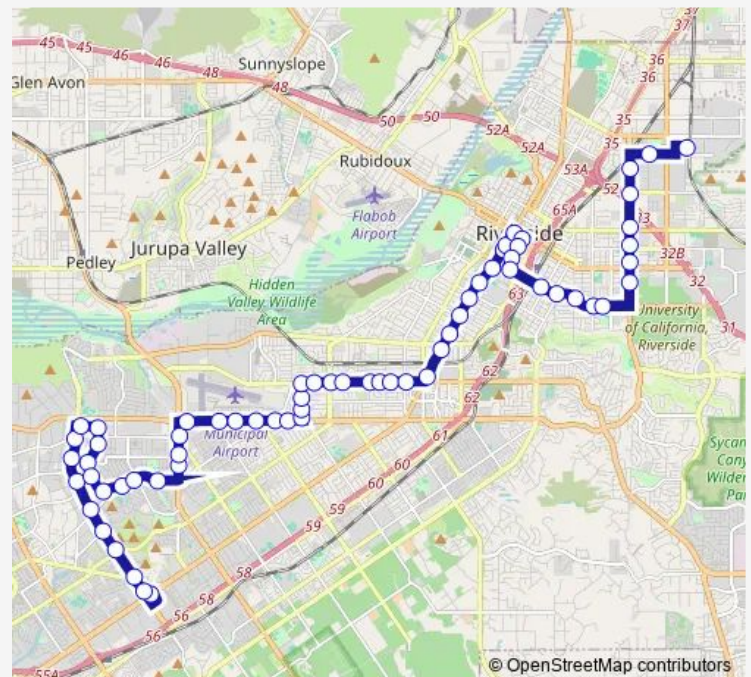

Lemon + 12th (Riverside County Bldg.)

University + Market

Market + Tenth

Route schedule

Hunter Park Metrolink Station — Galleria @ Tyler Eb

Monday 07:10-18:30

Tuesday 07:10-18:30

Wednesday 07:10-18:30

Thursday 07:10-18:30

Friday 07:10-18:30

Saturday 07:05-17:22

Sunday 07:05-17:22

Route info

Direction: Hunter Park Metrolink Station

Stops: 71

Trip Duration: 1 hour 16 min

13 — Hunter Park Metro-Galleria

Market + 11th

Market + 14th

Magnolia + Terracina/Rcc

Magnolia + Larchwood

Magnolia + Bandini

Magnolia + Rosewood

Magnolia Opp Elizabeth

Sunday 06:28-18:30

Route info

Direction: Galleria @ Tyler Eb

Stops: 65

Trip Duration: 1 hour 21 min

Arlington + Hillside

Arlington Opp. Malibu

Phoenix + Arlington