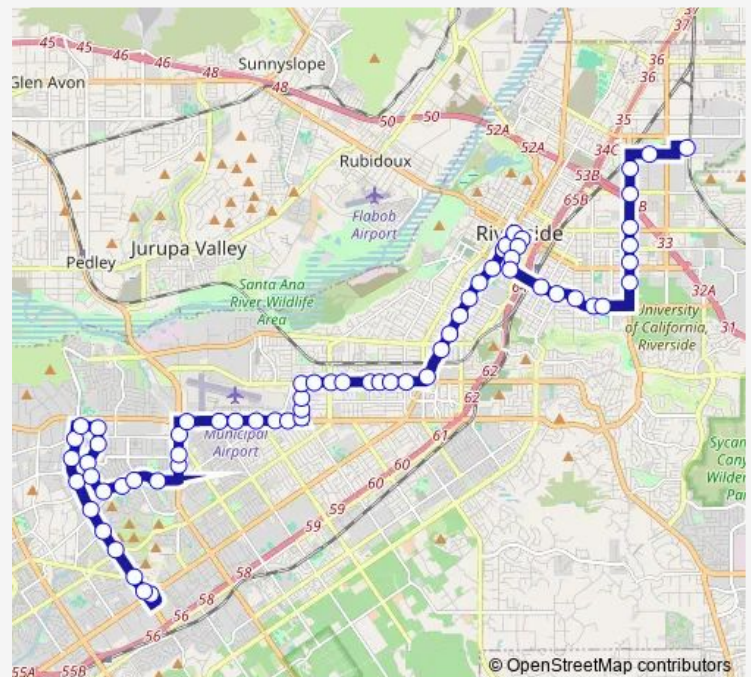

Lemon + 12th (Riverside County Bldg.)

University + Market

Market + Tenth

Route schedule

Hunter Park Metrolink Station — Galleria @ Tyler Eb

Monday 07:10-18:30

Tuesday 07:10-18:30

Wednesday 07:10-18:30

Thursday 07:10-18:30

Friday 07:10-18:30

Saturday 07:05-17:22

Sunday 07:05-17:22

Route info

Direction: Hunter Park Metrolink Station

Stops: 71

Trip Duration: 1 hour 11 min

13 — Hunter Park Metro-Galleria

Market + 11th

Market + 14th

Magnolia + Terracina/Rcc

Magnolia + Larchwood

Magnolia + Bandini

Magnolia + Rosewood

Magnolia Opp Elizabeth

Sunday 06:28-18:30

Route info

Direction: Galleria @ Tyler Eb

Stops: 65

Trip Duration: 1 hour 12 min

Arlington + Hillside

Arlington Opp. Malibu

Phoenix + Arlington