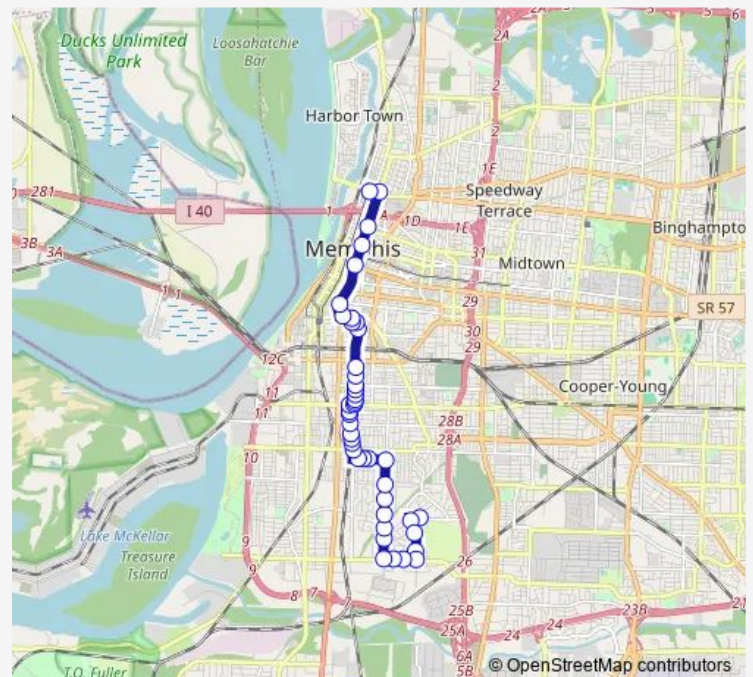

Latham@Bond Ave

Latham@Bullington

Latham@Eolive

Route schedule

Alice Ave@Benton St — William Hudson Transit Center

Monday 06:42-18:42

Tuesday 06:42-18:42

Wednesday 06:42-18:42

Thursday 06:42-18:42

Friday 06:42-18:42

Saturday 08:42-17:42

Sunday 08:42-17:42

Route info

Direction: Alice Ave@Benton St

Stops: 44

Trip Duration: 0 hour 26 min

Tuesday 06:15-18:15

Wednesday 06:15-18:15

Thursday 06:15-18:15

Friday 06:15-18:15

Saturday 08:15-17:15

Sunday 08:15-17:15

Route info

Direction: William Hudson Transit Center

Stops: 47

Trip Duration: 0 hour 24 min

Latham@Trigg

Latham@Eolive

Latham@Sparkway

Waldorf@Latham

Waldorf@Cameron

Waldorf@Shadowlawn