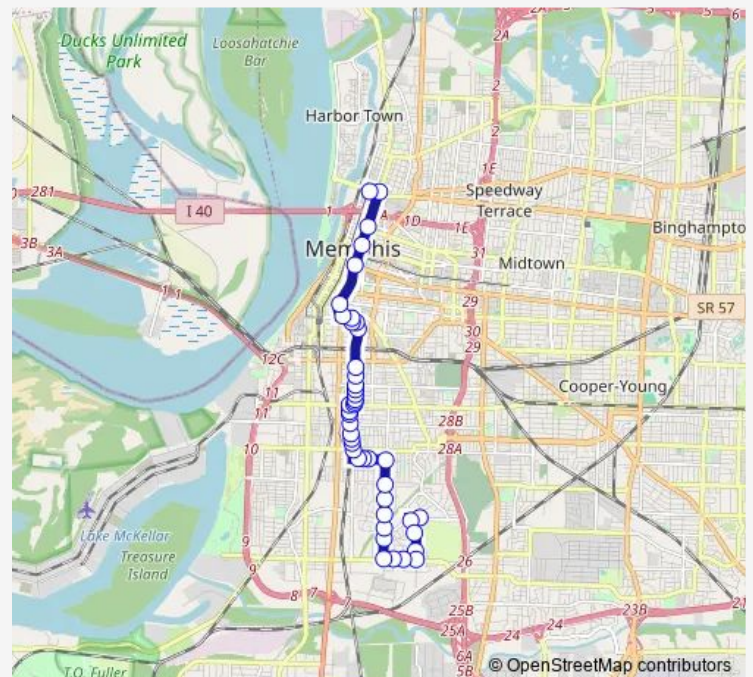

Latham@Bond Ave

Latham@Bullington

Latham@Eolive

Route schedule

Alice Ave@Benton St — William Hudson Transit Center

Monday 06:42-18:42

Tuesday 06:42-18:42

Wednesday 06:42-18:42

Thursday 06:42-18:42

Friday 06:42-18:42

Saturday 08:42-17:42

Sunday 08:42-17:42

Route info

Direction: Alice Ave@Benton St

Stops: 44

Trip Duration: 0 hour 26 min

Tuesday 06:15-18:15

Wednesday 06:15-18:15

Thursday 06:15-18:15

Friday 06:15-18:15

Saturday 08:15-17:15

Sunday 08:15-17:15

Route info

Direction: William Hudson Transit Center

Stops: 47

Trip Duration: 0 hour 24 min

Latham@Trigg

Latham@Eolive

Latham@Sparkway

Waldorf@Latham

Waldorf@Cameron

Waldorf@Shadowlawn