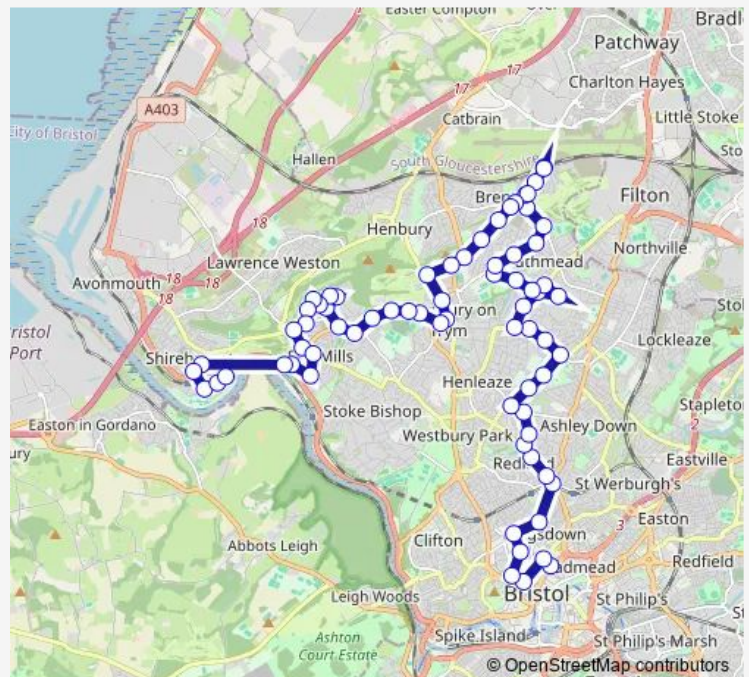

Thursday 06:40-17:15

Friday 06:40-17:15

Saturday 07:15-17:10

Sunday —

Route info

Direction: Dursley Road

Stops: 70

Trip Duration: 1 hour 31 min

13 — Broad Mead - Shirehampton

Churchill Drive

Sandyleaze

Canford Cemetery

Westbury Village

Falcondale Road

Westover Road

Northover Road

Burghill Road

Brentry Hospital

Robin Close

Knole Lane

Turnbridge Road

Chakeshill Drive

Charlton Road

Charlton Road

Route info

Direction: Broadmead

Stops: 69

Trip Duration: 1 hour 28 min

Gosforth Road

Arnside Road

Eastleigh Road

Jarratts Road