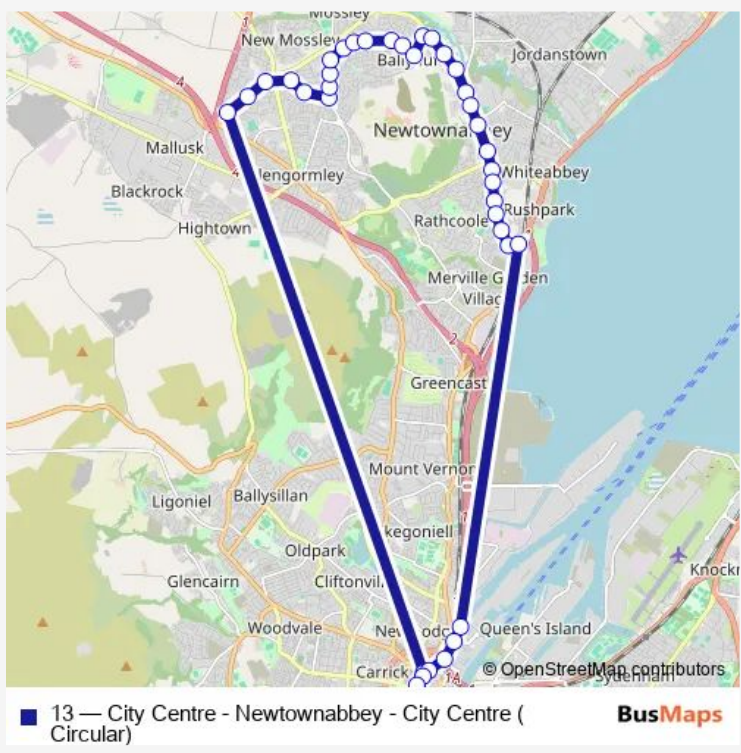

Bus 13 City Centre - Newtownabbey - City Centre (Circular)

[Go to website](#)

Direction
 Donegall Place — Donegall Place
 43 stops
[Open route schedule](#)

- Donegall Place
- Victoria Square Victoria Street
- High Street
- North Street
- Ulster University Belfast
- Sandyknowes Park
- Sherwood Parks
- Glencroft Road
- Prince Charles Way
- Ferndale
- Carnmoney Primary School
- Carnvue
- Ballyduff Road
- Beverley Avenue
- Beverley Shops
- Fairview Gardens
- Glenkyle
- Fairview Terminus
- Ballyduff Shops
- Ballyfore Park
- Dunkeld Gardens

Route schedule
 Donegall Place — Donegall Place

Monday	07:00-19:45
Tuesday	07:00-19:45
Wednesday	07:00-19:45
Thursday	07:00-19:45
Friday	07:00-19:45
Saturday	11:00-16:45
Sunday	—

Route info
 Direction: Donegall Place
 Stops: 43
 Trip Duration: 0 hour 55 min

Three Mile Water

Bridge Road

Wilson's Factory

Cherrylands

Hillcrest Villas

King's Road

Knockenagh Avenue

Cloughfern Corner

Heather Park

Abbot's Cross

Green End Doagh Road

Rush Park

Abbey Park

Loughshore Manor

Nelson Street Bus Lane

Dock Street