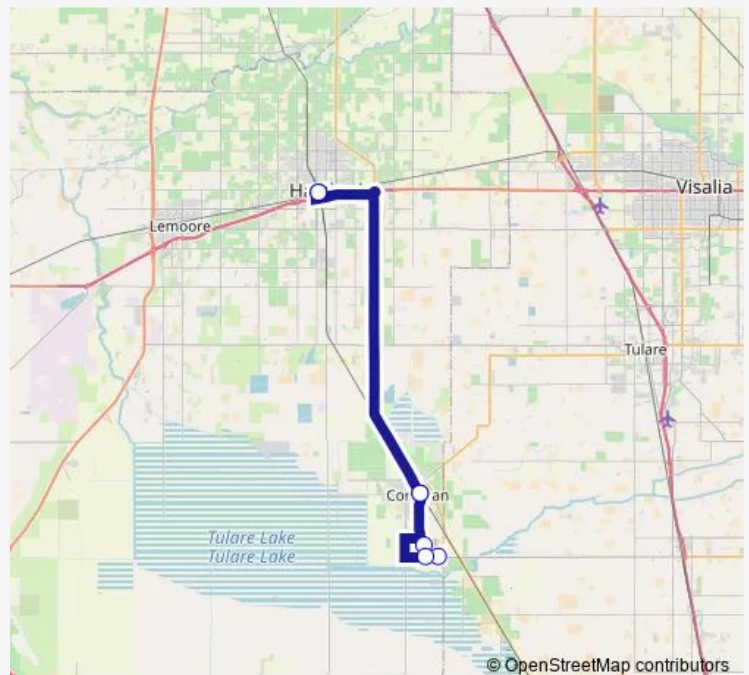

Bus 13 Corcoran

[Go to website](#)

Direction

Kart Transfer Center — Kart Transfer Center

7 stops

[Open route schedule](#)

Kart Transfer Center

Amtrak

Substance Abuse Prison Administration Lot

Substance Abuse Prison Tower 5 Lot

State Prison Administration Lot

Amtrak

Kart Transfer Center

Route schedule

Kart Transfer Center — Kart Transfer Center

Monday	15:25
Tuesday	15:25
Wednesday	15:25
Thursday	15:25
Friday	15:25
Saturday	—
Sunday	—

Route info

Direction: Kart Transfer Center

Stops: 7

Trip Duration: 1 hour 45 min

Direction

Kart Transfer Center — Kart Transfer Center

7 stops

[Open route schedule](#)

Kart Transfer Center

Amtrak

State Prison Administration Lot

Substance Abuse Prison Administration Lot

Substance Abuse Prison Tower 5 Lot

Amtrak

Kart Transfer Center

Route schedule