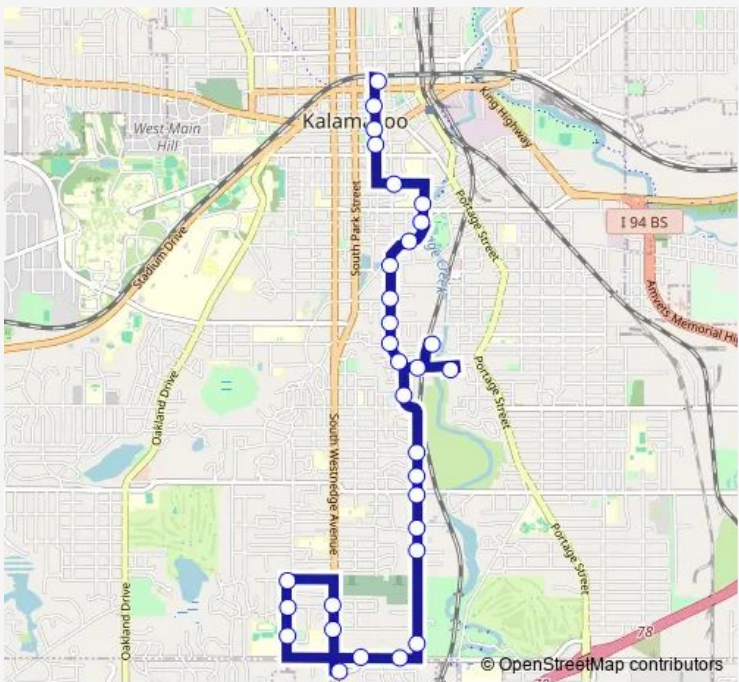

Bus 13 South Burdick

[Go to website](#)

Direction
 Kalamazoo Transit Center — Old Kilgore at Westnedge (SE Corner)
 31 stops
[Open route schedule](#)

- Kalamazoo Transit Center
- Rose at Water (NW Corner)
- Rose at Michigan (SW side)
- Rose at South (SW Corner)
- Walnut & Burdick
- Jasper St & E. Vine St
- Jasper & Crosstown
- Crosstown & John Street
- S. Burdick & Lake St
- S. Burdick & Balch
- S. Burdick & Reed
- S. Burdick Street & Maple Street
- S. Burdick & Alcott
- Alcott Street & S. Burdick Street
- 420 E. Alcott St
- E. Alcott St. & 251 E. Alcott Street
- S. Burdick & Millview
- S. Burdick & Ridgewood
- S. Burdick & Cork
- S. Burdick & Cork
- S. Burdick & Hutchinson

Route schedule
 Kalamazoo Transit Center — Old Kilgore at Westnedge (SE Corner)

Monday	—
Tuesday	—
Wednesday	06:15-21:15
Thursday	—
Friday	06:15-21:15
Saturday	06:15-21:15
Sunday	09:15-16:15

Route info
 Direction: Kalamazoo Transit Center
 Stops: 31
 Trip Duration: 0 hour 21 min

Westnedge at Pratt

Old Kilgore at Westnedge (SE Corner)

Direction

Old Kilgore at Westnedge (SE Corner) — Kalamazoo Transit Center

25 stops

[Open route schedule](#)

Old Kilgore at Westnedge (SE Corner)

Kilgore & Windyridge

Friday

06:40-21:40

Saturday

06:40-21:40

Sunday

09:40-16:40

Route info

Direction: Old Kilgore at Westnedge (SE Corner)