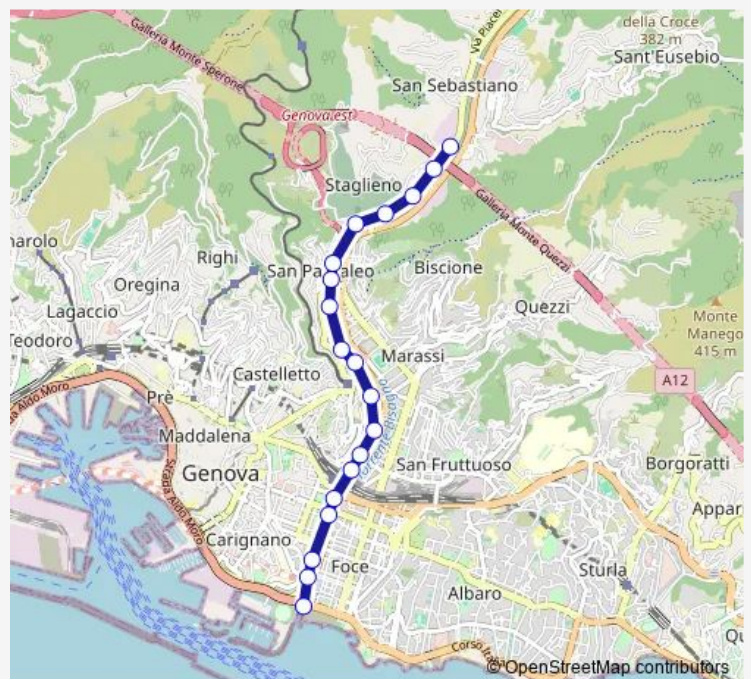

Canevari 1/Romagnosi

Canevari 2/Piazza Firpo

Canevari 3/Montegrappa

Canevari 4/Sant'Agata Metro'

Duca D'Aosta/Brignole Fs

Brigata Bisagno/Cadorna

Brigate Partigiane 1/Diaz

Brigate Partigiane 2/Cecchi

Saturday —

Sunday 10:36

Route info

Direction: Piacenza 8/Ponte Veronelli

Stops: 19

Trip Duration: 0 hour 22 min

13 — Pian Martello(Prato) - Staglieno- Via Turati

13 Bus time schedules and route maps are available in an offline PDF at busmaps.com. Use the busmaps.com website to see live bus times, train schedule or subway schedule, and step-by-step directions for all public transit in Genoa