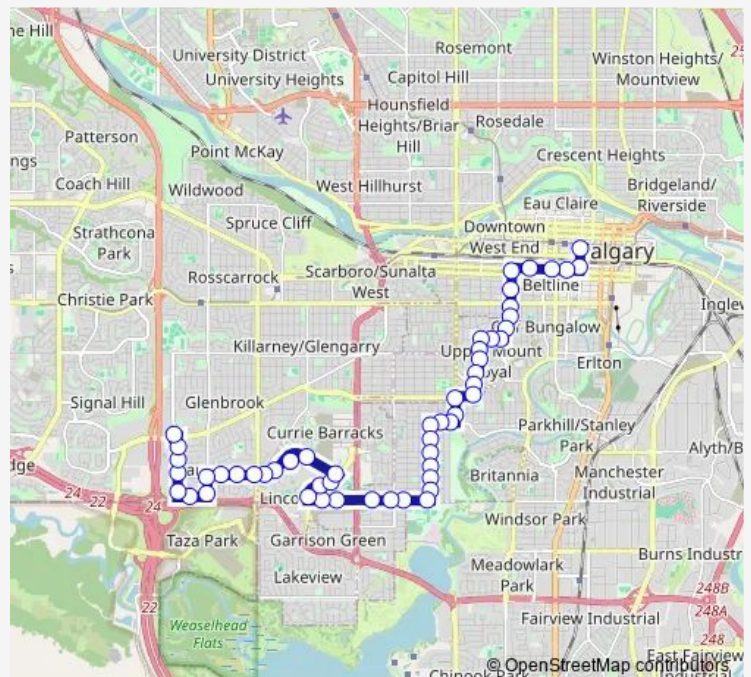

EB 46 AV SW @ 45 ST Sw

EB 46 AV SW @ 43 ST Sw

EB 46 AV SW @ Glacier Dr

Sarcee Road Station (Eb)

EB Richardson WY @ Lincoln WY Sw

Mount Royal University Terminal Eb

EB Richardson WY @ Bishop WY Sw

WB Richard RD @ Richardson WY Sw

### Route schedule

Richmond Rd Terminal Nb — SB 1 ST SW @ 8 AV Sw

Monday 05:38-22:55

Tuesday 05:38-22:55

Wednesday 05:38-22:55

Thursday 05:38-22:55

Friday 05:38-22:55

Saturday 06:20-22:58

### Route info

Direction: Richmond Rd Terminal Nb

Stops: 54

Trip Duration: 0 hour 53 min

13 — Altadore

BusMaps

EB 50 AV SW @ Richard Rd

EB 50 AV @ Peacekeepers GA Sw