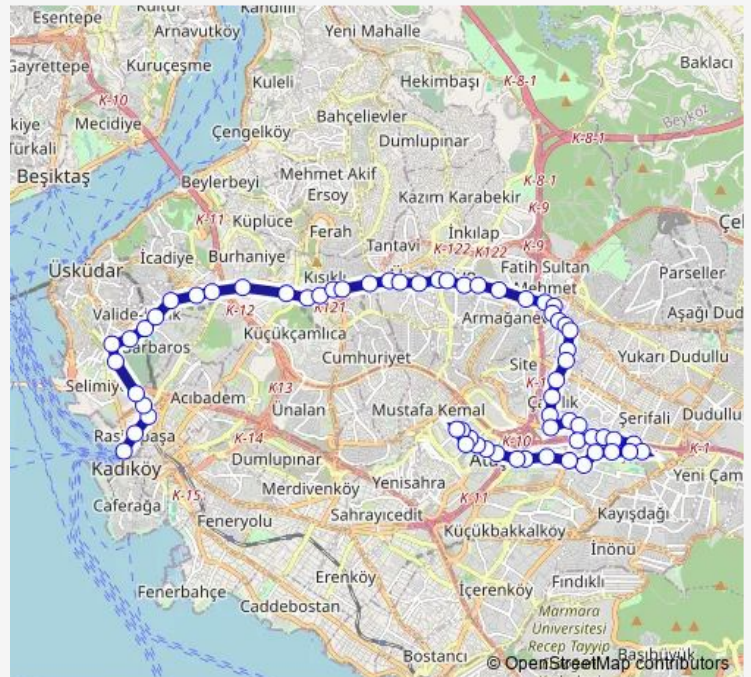

Kavakbayiri

Namazgah

Santral

Route schedule

Kadiköy — Bati Ataşehir Peronlar

Monday	06:30-00:15 ⁺¹
Tuesday	06:30-00:15 ⁺¹
Wednesday	06:30-00:15 ⁺¹
Thursday	06:30-00:15 ⁺¹
Friday	06:30-00:15 ⁺¹
Saturday	07:10-23:55
Sunday	07:10-23:50

Route info

Direction: Kadiköy

Stops: 64

Trip Duration: 0 hour 54 min

13 — Kadiköy - Bati Ataşehir Peronlar

BusMaps

Sütçü İmam Caddesi

15 Temmuz Şehitler Meydanı