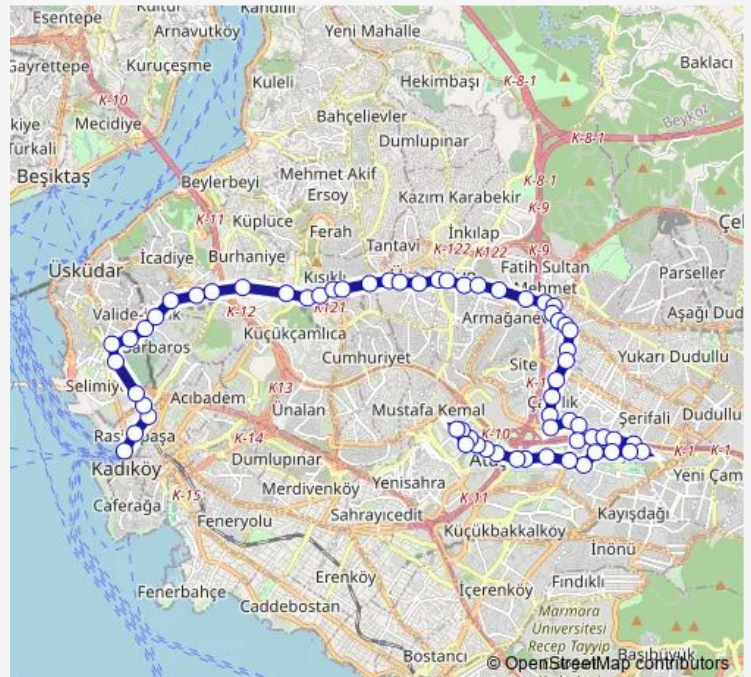

KAVAKBAYIRI

NAMAZGAH

SANTRAL

Route schedule

KADIKÖY — Bati Ataşehir Peronlar

Monday	06:30-00:15 ⁺¹
Tuesday	06:30-00:15 ⁺¹
Wednesday	06:30-00:15 ⁺¹
Thursday	06:30-00:15 ⁺¹
Friday	06:30-00:15 ⁺¹
Saturday	07:10-23:55
Sunday	07:10-23:50

Route info

Direction: KADIKÖY

Stops: 64

Trip Duration: 0 hour 54 min

13 — Kadiköy - Bati Ataşehir Peronlar

BusMaps

SÜTÇÜ İMAM CADDESİ

15 TEMMUZ ŞEHİTLER MEYDANI