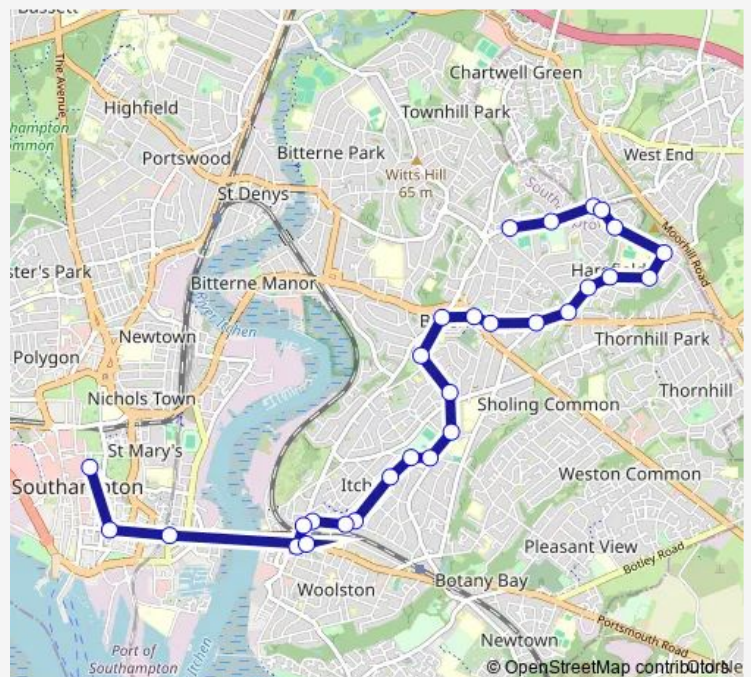

Saturday 06:17-23:34

Sunday 06:17-23:34

Route info

Direction: Hatley Road

Stops: 29

Trip Duration: 0 hour 40 min

13 — Southampton City Centre - Harefield

Norton Close

Vineyard Close

Radstock Road

Johns Road

Bridge Link Road

Itchen Bridge West

Oxford Street

Vincent's Walk

Direction

Itchen Bridge West

Bridge Link Road

Johns Road

Radstock Road

Norton Close

Rosoman Road

Spakes Corner

Heath Road

Route schedule

Hatley Road — Vincent's Walk

Monday 15:00

Tuesday 15:00

Wednesday 15:00

Thursday 15:00

Friday 15:00

Saturday —