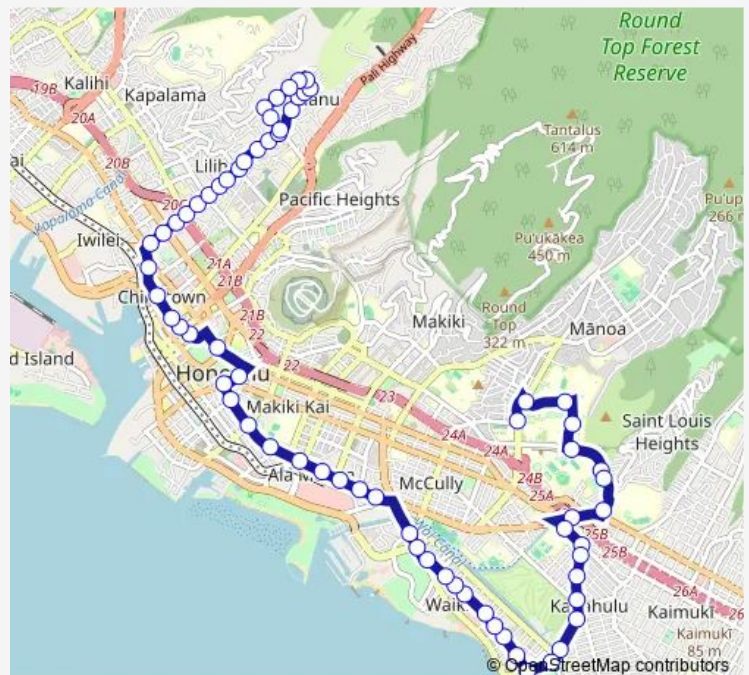

Liliha ST + School St

Liliha ST + Vineyard Bl

Liliha ST + N King St

Route schedule

Kalihi Transit Center — East-West RD + Correa Rd

Monday 04:20-04:56

Tuesday 04:20-04:56

Wednesday 04:20-04:56

Thursday 04:20-04:56

Friday 04:20-04:56

Saturday 04:20-04:56

Sunday 04:53-05:13

Route info

Direction: Kalihi Transit Center

Stops: 66

Trip Duration: 1 hour 0 min

13 — Liliha-Waikiki-University

BusMaps

N King ST + N Beretania St

N Hotel ST + Maunakea St

S Hotel ST + Bethel St

S Hotel ST + Bishop St

S Hotel ST + Richards St

S King ST + Punchbowl St