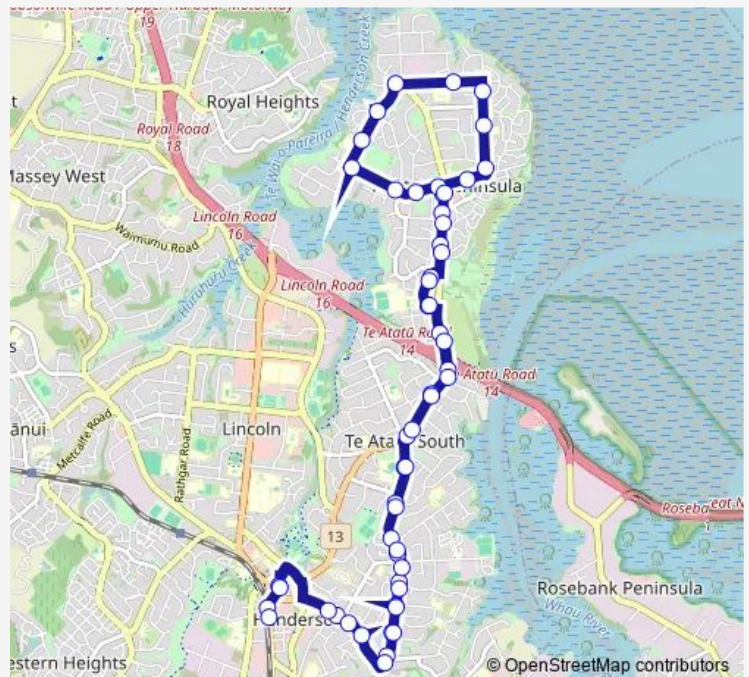

Cellarmans Street

Yeovil Road

Te Atatu Peninsula Library

Route schedule

Stop A Henderson Station — Stop B Henderson Station

Monday	05:00-00:15 ⁺¹
Tuesday	05:00-00:15 ⁺¹
Wednesday	05:00-00:15 ⁺¹
Thursday	05:00-00:15 ⁺¹
Friday	05:00-00:15 ⁺¹
Saturday	05:30-00:15 ⁺¹
Sunday	05:30-00:15 ⁺¹

Route info

Direction: Stop A Henderson Station

Stops: 54

Trip Duration: 1 hour 0 min

Te Atatu Union Church

Ramlea Park

Neil Avenue

Taikata shops

Te Atatu Peninsula Library

Yeovil Road

Cellarmans Street

Gloria Avenue

Toru Street

Stop C Te Atatu Bus Interchange

Stop E Te Atatu Bus Interchange

Royal View Road

Te Atatu Road/Glendene shops

Norcross Avenue

Henderson Medical Centre

Unitec Waitakere

Stop B Henderson Station

13 Bus time schedules and route maps are available in an offline PDF at busmaps.com. Use the busmaps.com website to see live bus times, train schedule or subway schedule, and step-by-step directions for all public transit in Auckland