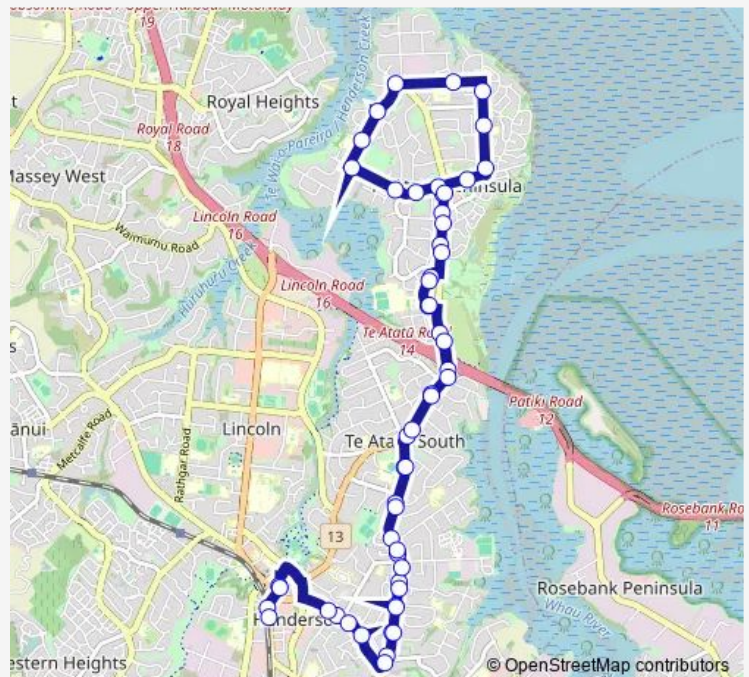

Cellarmans Street

Yeovil Road

Te Atatu Peninsula Library

Route schedule

Stop A Henderson Station — Stop B Henderson Station

Monday	05:00-00:15 ⁺¹
Tuesday	05:00-00:15 ⁺¹
Wednesday	05:00-00:15 ⁺¹
Thursday	05:00-00:15 ⁺¹
Friday	05:00-00:15 ⁺¹
Saturday	05:30-00:15 ⁺¹
Sunday	05:30-00:15 ⁺¹

Route info

Direction: Stop A Henderson Station

Stops: 54

Trip Duration: 1 hour 0 min

Te Atatu Union Church

Ramlea Park

Neil Avenue

Taikata shops

Te Atatu Peninsula Library

Yeovil Road

Cellarmans Street

Gloria Avenue

Toru Street

Stop C Te Atatu Bus Interchange

Stop E Te Atatu Bus Interchange

Royal View Road

Te Atatu Road/Glendene shops

Norcross Avenue

Henderson Medical Centre

Unitec Waitakere

Stop B Henderson Station

13 Bus time schedules and route maps are available in an offline PDF at busmaps.com. Use the busmaps.com website to see live bus times, train schedule or subway schedule, and step-by-step directions for all public transit in Auckland