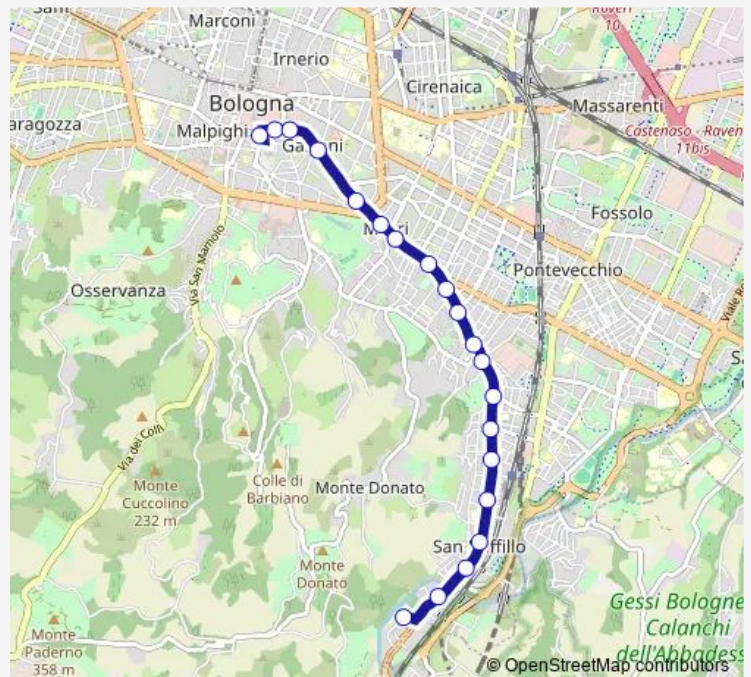

TOSCANA PIETRO DA ANZOLA

TOSCANA PAVESE 1

TOSCANA PAVESE 2

Route schedule

PIAZZA CAVOUR — RASTIGNANO

Monday	05:10-20:36
Tuesday	05:10-20:36
Wednesday	05:10-20:35
Thursday	05:10-20:36
Friday	05:10-20:36
Saturday	05:10-20:31
Sunday	—

Route info

Direction: PIAZZA CAVOUR

Stops: 24

Trip Duration: 0 hour 30 min

13 — P.zza Malpighi /P.zza Cavour - Pavese - Rastignano

RASTIGNANO PALEOTTO

RASTIGNANO STAZIONE

RASTIGNANO

Direction

CARTERIA SCUOLE — PIAZZA CAVOUR

27 stops

[Open route schedule](#)

CARTERIA SCUOLE

CARTERIA CHIESA

CARTERIA DI SESTO

RIOLO