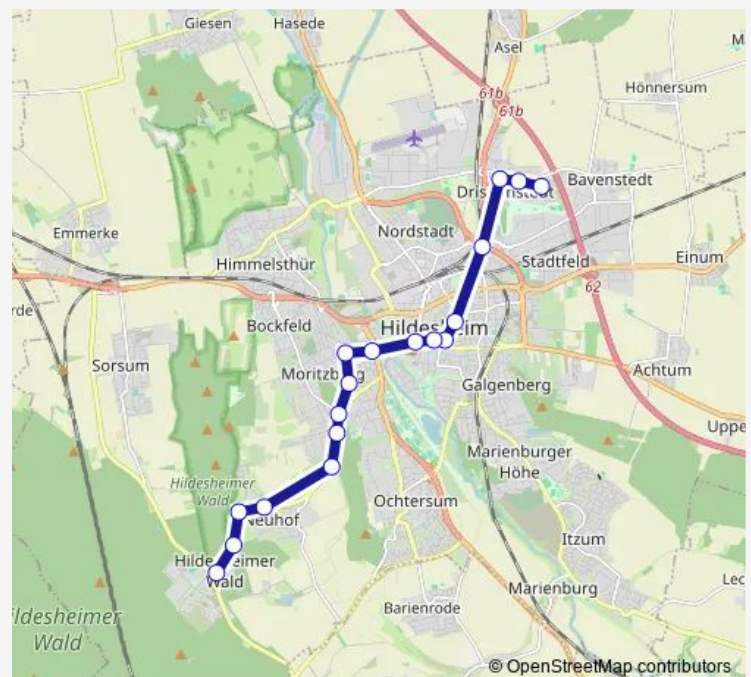

Direction

Hildesheim Drispfenstedt — Hildesheim Hildesheimer Wald

18 stops

[Open route schedule](#)

Hildesheim Drispfenstedt

Hildesheim Zeppenfeldtstraße

Hildesheim Ehrlicherstraße

Hildesheim Kennedydamm

Hildesheim Theodor-Bötzel-Weg

Hildesheim Goldene Perle

Hildesheim Hafersiek

Hildesheim Trockener Kamp

Hildesheim Klingenberg

Hildesheim Hildesheimer Wald

Route schedule

Hildesheim Drispfenstedt — Hildesheim Hildesheimer Wald

Monday 05:16

Tuesday —

Wednesday —

Thursday —

Friday —

Saturday —

Sunday —

Route info

Direction: Hildesheim Drispfenstedt

Stops: 18

Trip Duration: 0 hour 20 min

Direction

Hildesheim Drispfenstedt — Hildesheim Hildesheimer Wald

18 stops

[Open route schedule](#)

Hildesheim Drispfenstedt