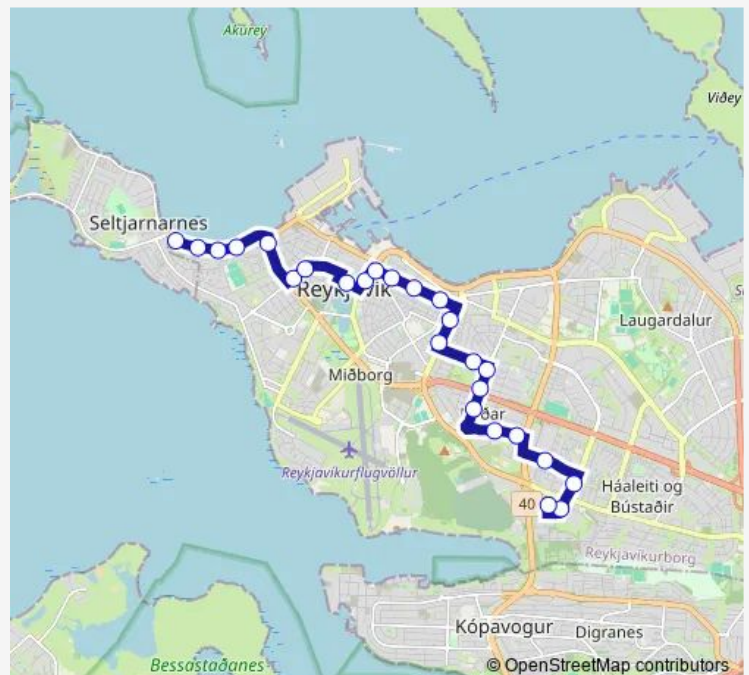

Bus 13 Sléttuvegur <-> Öldugrandi

[Go to website](#)

Direction

Sléttuvegur — Öldugrandi

26 stops

[Open route schedule](#)

Sléttuvegur

Landspítali Fossvogi

Rúv

Borgarleikhús

Suðurver

Mh

Mávahlíð

Langahlíð

Flókagata

Kjarvalsstaðir

Skeggjagata

Laugavegur

Barónsstígur

Bíó Paradís

Þjóðleikhúsið

Lækjartorg A

Ráðhúsið

Landakot

Ásvallagata

Grandavegur

Meistaravellir

Route schedule

Sléttuvegur — Öldugrandi

Monday 06:36-23:10

Tuesday 06:36-23:10

Wednesday 06:36-23:10

Thursday 06:36-23:10

Friday 06:36-23:10

Saturday 06:40-23:10

Sunday 09:40-23:10

Route info

Direction: Sléttuvegur

Stops: 26

Trip Duration: 0 hour 28 min

13 — Sléttuvegur <-> Öldugrandi

BusMaps