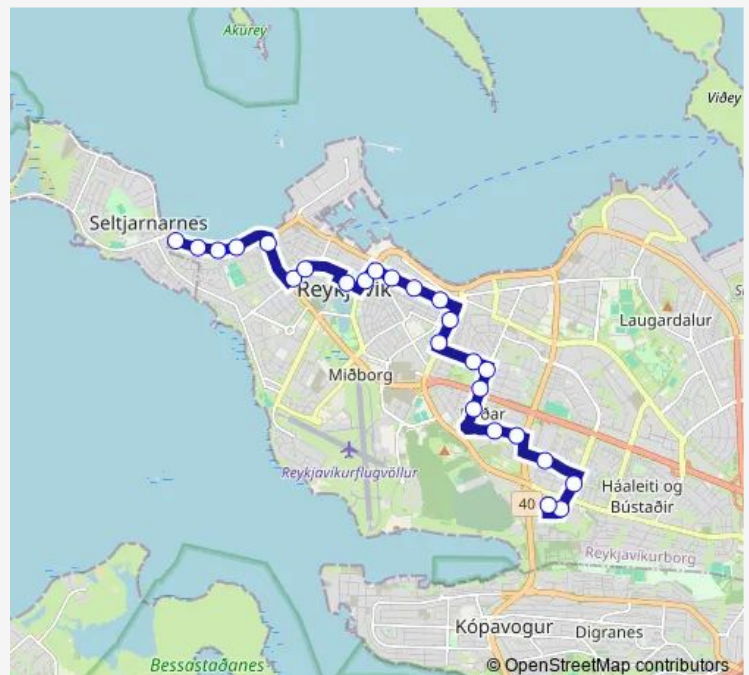

Thursday 06:36-23:10

Friday 06:36-23:10

Saturday 07:40-23:10

Sunday 09:40-23:10

Route info

Direction: Sléttuvegur

Stops: 26

Trip Duration: 0 hour 30 min

Verzló

Rúv

Landspítali Fossvogi

Sléttuvegur

Route schedule

Öldugrandi — Sléttuvegur

Monday 06:37-23:38

Tuesday 06:37-23:38

Wednesday 06:37-23:38

Thursday 06:37-23:38

Friday 06:37-23:38

Saturday 07:38-23:38

Sunday 09:38-23:38

Route info

Direction: Öldugrandi

Stops: 25