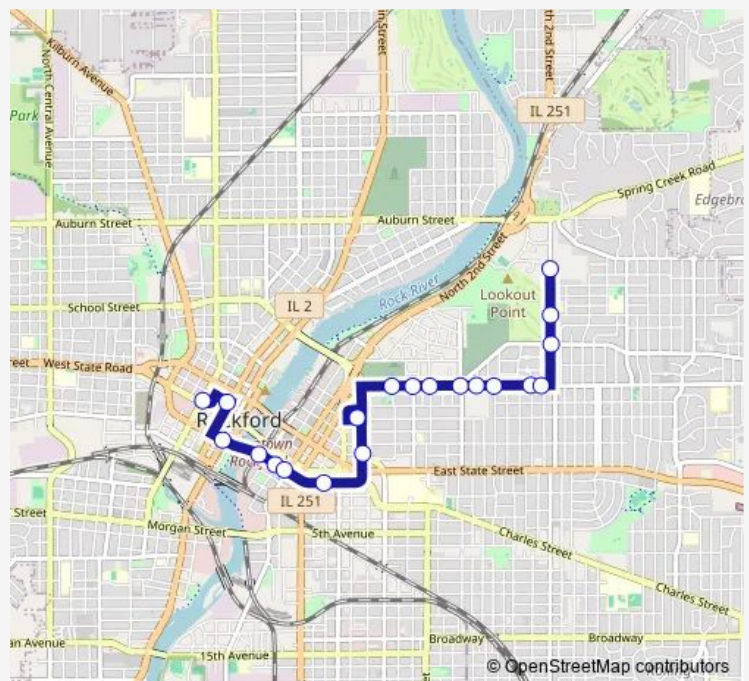

Parkview Guilford-SEC-Outbound

Parkview Brendenwood-SEC-Outbound

Parkview U of I College of Medicine-SEC-Outbound

Route schedule

Downtown Transfer Center Berth B — Parkview U of I College of Medicine-SEC-Outbound

Monday	—
Tuesday	—
Wednesday	—
Thursday	—
Friday	—
Saturday	06:15-17:15
Sunday	05:15-17:15

Route info

Direction: Downtown Transfer Center Berth B

Stops: 20

Trip Duration: 0 hour 13 min

13 — Rural

Direction

Parkview U of I College of Medicine-SEC-Outbound —
Downtown Transfer Center Berth B

11 stops

[Open route schedule](#)

Parkview U of I College of Medicine-SEC-Outbound

Forest Hills Mondelez International-E-Outbound

Mondelez Parking Lot

N 2nd St Ethel-NWC-Inbound

Y Blvd Ymca-N-Inbound

Madison Verdi Club-SWC-Inbound

Monday —

Tuesday —

Wednesday —

Thursday —

Friday —

Saturday 06:28-17:28

Sunday 05:28-17:28

Route info