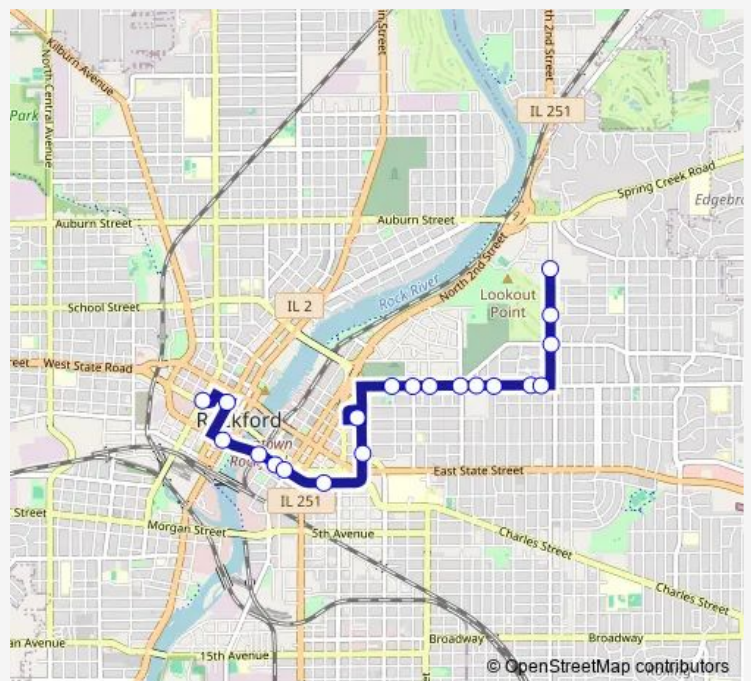

Parkview Guilford-SEC-Outbound

Parkview Brendenwood-SEC-Outbound

Parkview U of I College of Medicine-SEC-Outbound

Route schedule

Downtown Transfer Center Berth B — Parkview U of I College of Medicine-SEC-Outbound

Monday	—
Tuesday	—
Wednesday	—
Thursday	—
Friday	—
Saturday	06:15-17:15
Sunday	05:15-17:15

Route info

Direction: Downtown Transfer Center Berth B

Stops: 20

Trip Duration: 0 hour 13 min

13 — Rural

Direction

Parkview U of I College of Medicine-SEC-Outbound —
Downtown Transfer Center Berth B

11 stops

[Open route schedule](#)

Parkview U of I College of Medicine-SEC-Outbound

Forest Hills Mondelez International-E-Outbound

Mondelez Parking Lot

N 2nd St Ethel-NWC-Inbound

Y Blvd Ymca-N-Inbound

Madison Verdi Club-SWC-Inbound

Monday —

Tuesday —

Wednesday —

Thursday —

Friday —

Saturday 06:28-17:28

Sunday 05:28-17:28

Route info