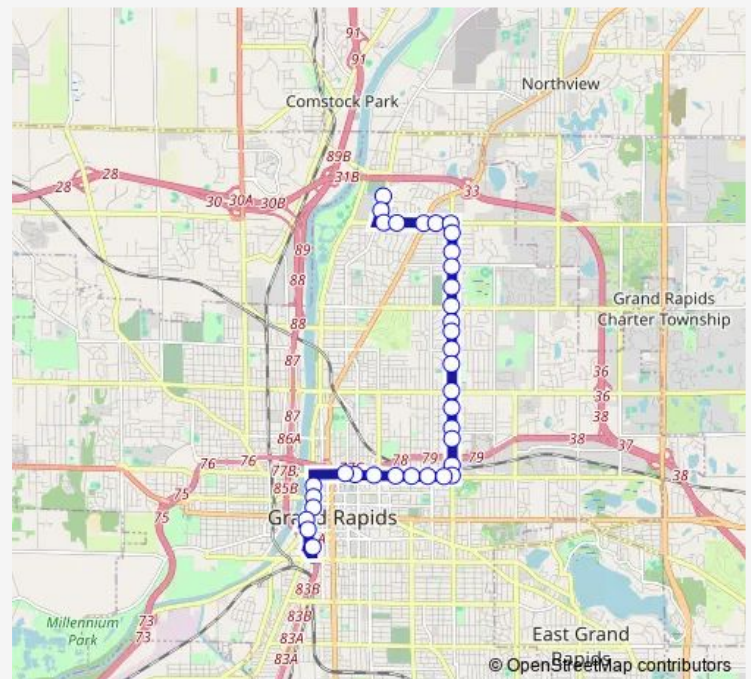

Bus 13 Michigan/Fuller

[Go to website](#)

Direction
 Veteran's Home — Rapid Central Station
 35 stops
[Open route schedule](#)

- Veteran's Home
- Coit/Wolverine (Sb)
- Three Mile/Botsford (Eb)
- Three Mile/Belknap (Eb)
- Three Mile/Plainfield (Eb)
- Three Mile/Spring (Eb)
- Three Mile/Fuller (Eb)
- Fuller/Ellsmere (Sb)
- Fuller/Beechwood (Sb)
- Fuller/Aberdeen (Sb)
- Fuller/Alberta (Sb)
- Fuller/Knapp (Sb)
- Fuller/Orchard Place (Sb)
- Fuller/Kentwood (Sb)
- Fuller/Sweet (Sb)
- Fuller/Grps University (Sb)
- Fuller/Leonard (Sb)
- Fuller/Coldbrook (Sb)
- Fuller/Mason (Sb)
- Fuller/Malta (Sb)
- Fuller/Race (Sb)

Route schedule

Veteran's Home — Rapid Central Station

Monday	05:10-22:48
Tuesday	05:10-22:48
Wednesday	05:10-22:48
Thursday	05:10-22:48
Friday	05:10-22:48
Saturday	05:41-21:44
Sunday	—

Route info

Direction: Veteran's Home

Stops: 35

Trip Duration: 0 hour 25 min

13 — Michigan/Fuller

Fuller/Michigan (Sb)

Michigan/Fuller (Wb)

Michigan/Diamond (Wb)

Michigan/Eastern (Wb)

Michigan/Benson (Wb)

Direction: Rapid Central Station

Stops: 38

Trip Duration: 0 hour 27 min

Fuller/Knapp (Nb)

Fuller/Alberta (Nb)

Fuller/Aberdeen (Nb)

Fuller/Oaklawn (Nb)

Fuller/Elismere (Nb)