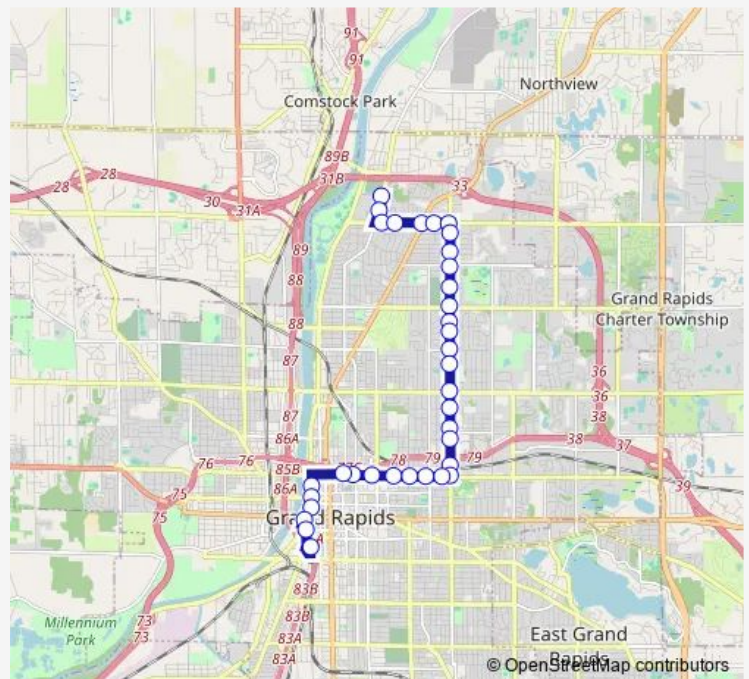

## Bus 13 Michigan/Fuller

[Go to website](#)

**Direction**  
 Veteran's Home — Rapid Central Station  
 35 stops  
[Open route schedule](#)

- Veteran's Home
- Coit/Wolverine (Sb)
- Three Mile/Botsford (Eb)
- Three Mile/Belknap (Eb)
- Three Mile/Plainfield (Eb)
- Three Mile/Spring (Eb)
- Three Mile/Fuller (Eb)
- Fuller/Ellsmere (Sb)
- Fuller/Beechwood (Sb)
- Fuller/Aberdeen (Sb)
- Fuller/Alberta (Sb)
- Fuller/Knapp (Sb)
- Fuller/Orchard Place (Sb)
- Fuller/Kentwood (Sb)
- Fuller/Sweet (Sb)
- Fuller/Grps University (Sb)
- Fuller/Leonard (Sb)
- Fuller/Coldbrook (Sb)
- Fuller/Mason (Sb)
- Fuller/Malta (Sb)
- Fuller/Race (Sb)

### Route schedule

Veteran's Home — Rapid Central Station

Monday	05:10-22:48
Tuesday	05:10-22:48
Wednesday	05:10-22:48
Thursday	05:10-22:48
Friday	05:10-22:48
Saturday	05:41-21:44
Sunday	—

### Route info

Direction: Veteran's Home

Stops: 35

Trip Duration: 0 hour 25 min

13 — Michigan/Fuller

Fuller/Michigan (Sb)

Michigan/Fuller (Wb)

Michigan/Diamond (Wb)

## Route info

Direction: Rapid Central Station

Stops: 38

Trip Duration: 0 hour 27 min

Fuller/Knapp (Nb)

Fuller/Alberta (Nb)

Fuller/Aberdeen (Nb)

Fuller/Oaklawn (Nb)