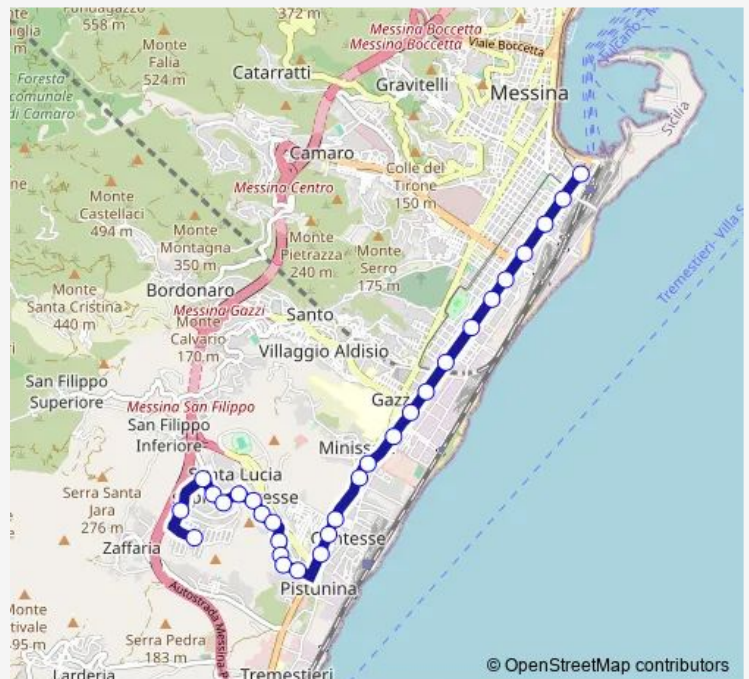

Bus 13 S. Lucia - Cavallotti

[Go to website](#)

Direction

Piano di Zona, Capolinea — P.zza della Repubblica

29 stops

[Open route schedule](#)

Piano di Zona, Capolinea

St. Militare - inc. St. Piano di Zona

St. Militare - inc. St. Comunale S. Lucia

Via Nuova

Via Nuova - inc. via Scariddi

Chiesa S. Lucia

St. Comunale S. Lucia Km 1 -100

St. Comunale S. Lucia - Scuola Elemen.

St. Comunale S. Lucia Km 0 -800

St. Comunale S. Lucia Km 0 -550

St. Comunale S. Lucia Km 0 -400

St. Comunale S. Lucia Km 0 -300

St. Comunale S. Lucia Km 0 -140

Contesse, Ss114 Km 4,450

Contesse, Ss114 Km 4,200

Contesse, Ss114 Km 4,000

Contesse, Ss114 Km 3,500

Minissale

Via Taormina, Policlinico

Via Bonino, Gazzetta del Sud

Via Bonino

Route schedule

Piano di Zona, Capolinea — P.zza della Repubblica

Monday 05:55-22:35

Tuesday 05:55-22:35

Wednesday 05:55-22:35

Thursday 05:55-22:35

Friday 05:55-22:35

Saturday 05:55-22:35

Sunday —

Route info

Direction: Piano di Zona, Capolinea

Stops: 29

Trip Duration: 0 hour 30 min

© OpenStreetMap contributors

13 — S. Lucia - Cavallotti

BusMaps