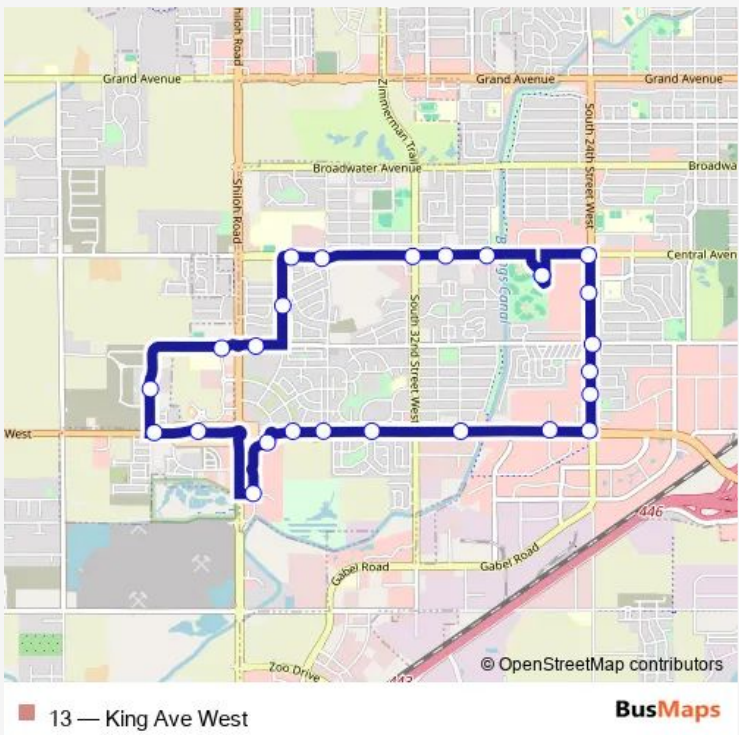

Bus 13 King Ave West

[Go to website](#)

Direction
 Stewart Park Transfer Center — Stewart Park Transfer Center
 26 stops
[Open route schedule](#)

- Stewart Park Transfer Center
- Central Avenue and 24th Street West
- 304 South 24th Street West
- 24th Street West and Monad Road
- South 24th Street West and Lampman Avenue
- 24th Street West at Fire Station West (Walmart)
- S 24th Street West and King Avenue West
- King Avenue West and Rocky Mountain Bank
- King Avenue West and South 30th Street West
- King Avenue West and Fallow Lane
- King Avenue West and South 36th Street West
- King Avenue West and Decathlon Parkway
- Shiloh Crossing Boulevard at City Brew Coffee
- Mid-Shiloh Crossing Boulevard
- King Avenue West and Saint Mary Way
- King Avenue West and South 44th Street West
- 44th Street West and Interpoint Apartments
- Monad Road and Henry Chapple Street
- Monad Road and Hurdle Circle
- 38th Street West and Banff Ave
- Central Avenue and South 38th Street West

Route schedule
 Stewart Park Transfer Center — Stewart Park Transfer Center

Monday	05:45-19:45
Tuesday	05:45-19:45
Wednesday	05:45-19:45
Thursday	05:45-19:45
Friday	05:45-19:45
Saturday	08:00-17:30
Sunday	—

Route info
 Direction: Stewart Park Transfer Center
 Stops: 26
 Trip Duration: 0 hour 23 min

Central Avenue and 36th Street West

Central Avenue and 32nd Street West Sw

Central Avenue and 31st Street West at Hunter's Point

Central Avenue and Brookshire Boulevard

Stewart Park Transfer Center

13 Bus time schedules and route maps are available in an offline PDF at busmaps.com. Use the busmaps.com website to see live bus times, train schedule or subway schedule, and step-by-step directions for all public transit in Billings