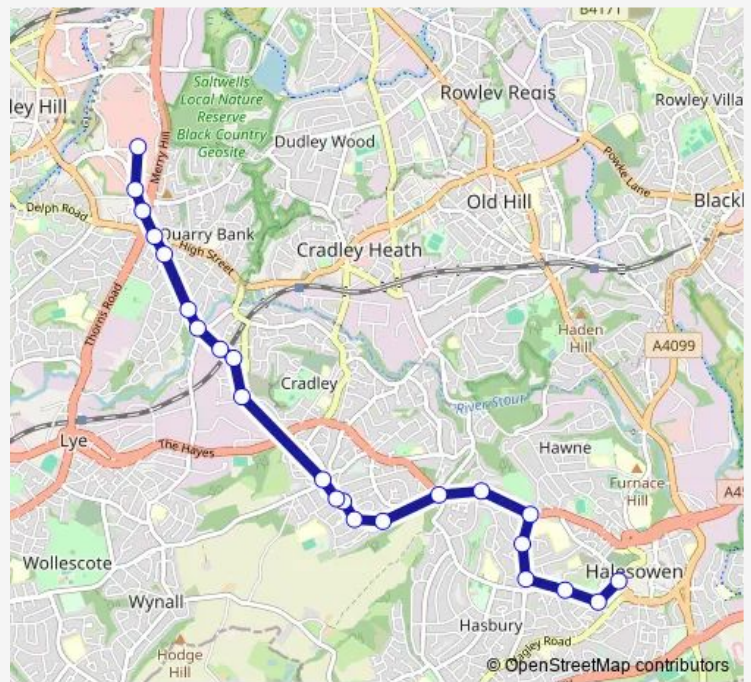

Bus 13 Merry Hill - Halesowen via Fatherless Barn

[Go to website](#)

**Direction**  
 Halesowen Bus Station — Merry Hill Bus Station  
 23 stops  
[Open route schedule](#)

- Halesowen Bus Station
- Highfield Lane
- Wallwell Lane
- Huntingtree Rd
- Sunbury Rd
- Stourbridge Rd
- Witley Ave
- Belle Vale
- Abbey Crescent
- Hedgefield Grove
- Alma St
- High Park Rd
- Humber Gardens
- Bassett Rd
- Netherend Square
- Netherend Lane
- Stour Hill
- New St
- Maughan St
- Sun St
- Mount Pleasant

Route schedule  
 Halesowen Bus Station — Merry Hill Bus Station

Monday	07:45-18:45
Tuesday	07:45-18:45
Wednesday	07:45-18:45
Thursday	07:45-18:45
Friday	07:45-18:45
Saturday	07:45-18:45
Sunday	07:45-18:45

Route info  
 Direction: Halesowen Bus Station  
 Stops: 23  
 Trip Duration: 0 hour 28 min

13 — Merry Hill - Halesowen via Fatherless Barn **BusMaps**

Two Woods Lane

Merry Hill Bus Station

**Direction**

Merry Hill Bus Station — Halesowen Bus Station

## Route info

Direction: Merry Hill Bus Station

Stops: 25

Trip Duration: 0 hour 28 min

13 Bus time schedules and route maps are available in an offline PDF at [busmaps.com](https://busmaps.com). Use the [busmaps.com](https://busmaps.com) website to see live bus times, train schedule or subway schedule, and step-by-step directions for all public transit in Dudley