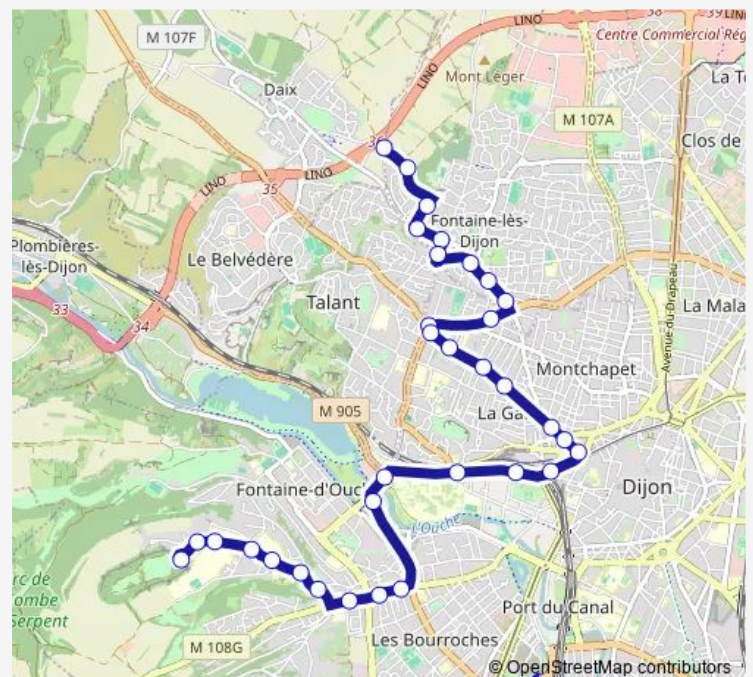

### Route schedule

Fontaine Village — Motte Giron

Monday 05:53-20:31

Tuesday 05:53-20:31

Wednesday 05:53-20:31

Thursday 05:53-20:31

Friday 05:53-20:31

Saturday 05:53-20:32

### Route info

Direction: Fontaine Village

Stops: 33

Trip Duration: 0 hour 31 min

13 — Motte Giron <> Fontaine Village

CH La Chartreuse

Gorgets

Bourroches Eiffel