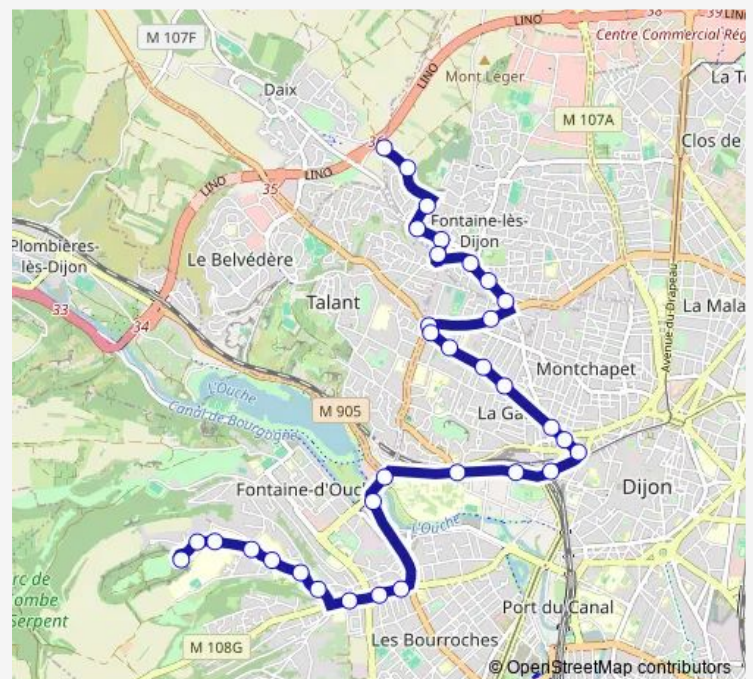

Saturday 05:53-20:32

Sunday 13:31-20:28

Route info

Direction: Fontaine Village

Stops: 33

Trip Duration: 0 hour 32 min

13 — Motte Giron <> Fontaine Village

CH La Chartreuse