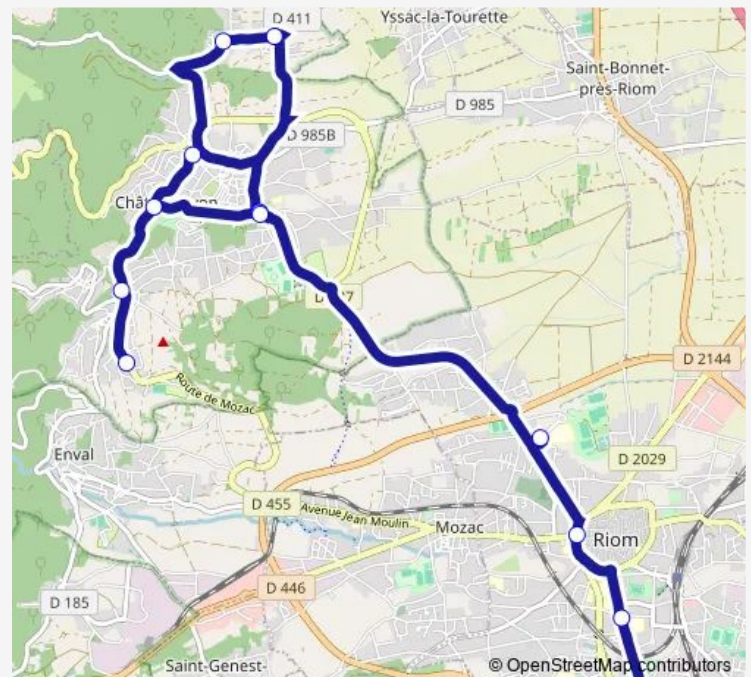

Direction

Parc Clémentel — Pôle Multimodal Sncf

8 stops

[Open route schedule](#)

Parc Clémentel

Villa Plaisance

Résidence du Parc

Saint-Hippolyte

Direction: Parc Clémentel

Stops: 8

Trip Duration: 0 hour 23 min

Direction

Lycée Bonté — Route de Mozac

12 stops

[Open route schedule](#)

Lycée Bonté

Thursday 16:15-18:00

Friday 16:15-18:00

Saturday —

Sunday —

Route info

Direction: Lycée Bonté

Stops: 12

Trip Duration: 0 hour 44 min

Route info

Direction: LES Grosliers

Stops: 8

Trip Duration: 0 hour 18 min

13 Bus time schedules and route maps are available in an offline PDF at busmaps.com. Use the busmaps.com website to see live bus times, train schedule or subway schedule, and step-by-step directions for all public transit in Riom