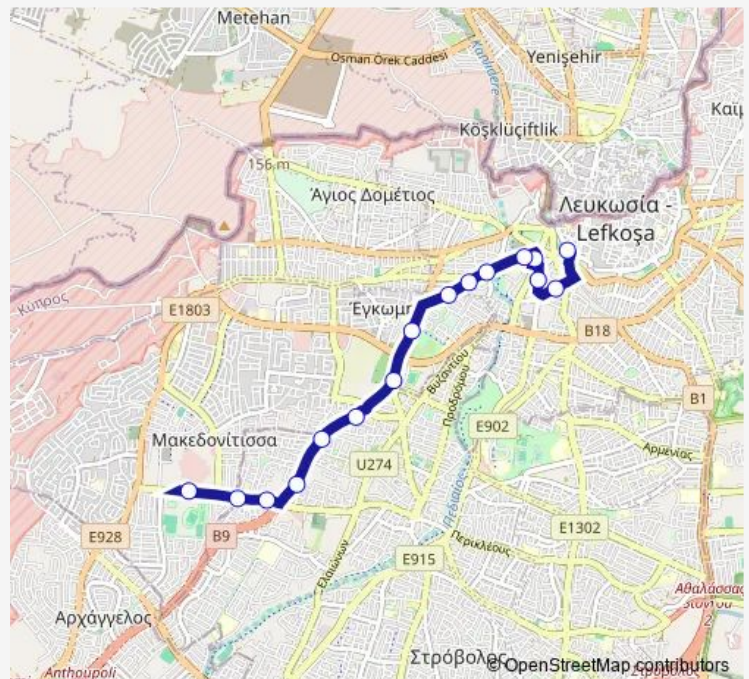

Ministry of Health 2

Chilonos - Nechrou Avenue

Parliament

Kinyra

Ave. Aigyptou - Omirou Avenue

Solomos Square Alighting

Route schedule

Makario Stadium Bus Station — Solomos Square Alighting

Monday 05:15-21:15

Tuesday 05:15-21:15

Wednesday 05:15-21:15

Thursday 05:15-21:15

Friday 05:15-21:15

Saturday 05:30-22:30

Sunday 06:30-21:30

Route info

Direction: Makario Stadium Bus Station

Stops: 15

Trip Duration: 0 hour 16 min

13 — Makario Stadium - Solomou Sq.

Direction

Dionysios Solomos Square C — Makario Stadium Bus Station

16 stops

[Open route schedule](#)