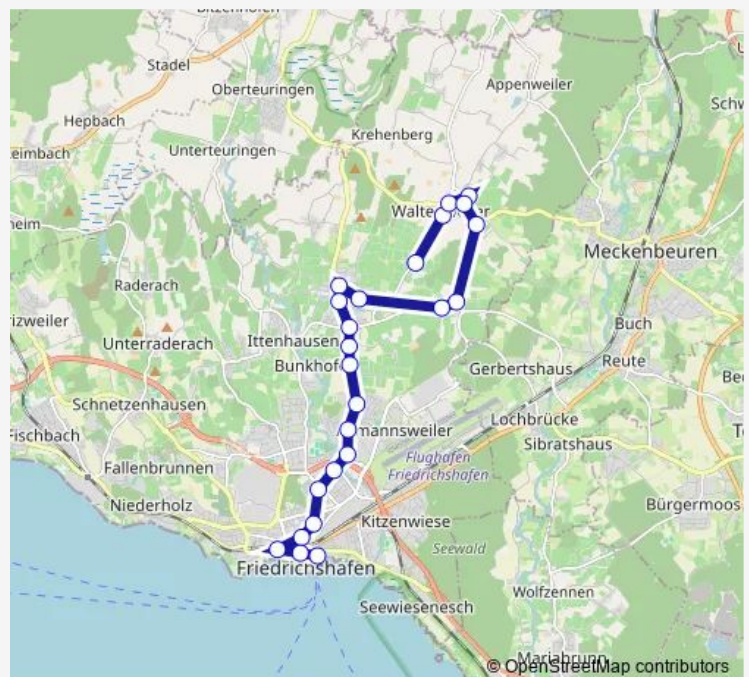

### Direction

Friedrichshafen Habratsweiler — Friedrichsh. Hafenbahnhof

24 stops

[Open route schedule](#)

Friedrichshafen Habratsweiler

Friedrichshafen Waltenweiler

Ettenkirch, Taldorfer Straße

Ettenkirch, Krone

Friedrichshafen Charlottenstr.

### Route schedule

Friedrichshafen Habratsweiler — Friedrichsh. Hafenbahnhof

Monday 05:50-19:56

Tuesday 05:50-19:56

Wednesday 05:50-19:56

Thursday 05:50-19:56

Friday 05:50-19:56

Saturday 07:56-19:56

### Route info

Direction: Friedrichshafen Habratsweiler

Stops: 24

Trip Duration: 0 hour 40 min

Friedrichsh. Stadtbahnhof

Friedrichsh. Stadtmitte

Friedrichsh. Hafenbahnhof