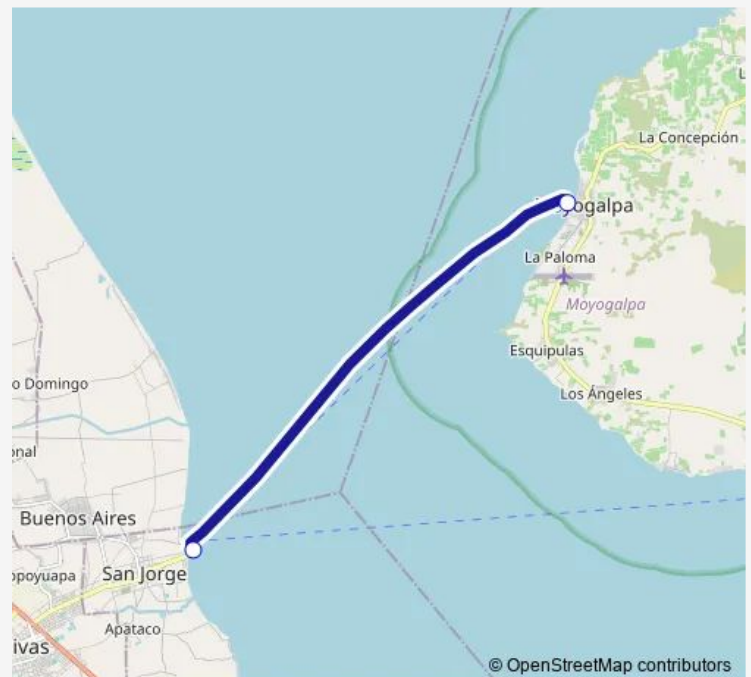

Ferry F-SJR-MOY San Jorge - Moyogalpa

[Go to website](#)

Direction

Moyogalpa — San Jorge

2 stops

[Open route schedule](#)

Moyogalpa

San Jorge

Route schedule

Moyogalpa — San Jorge

| | |
|-----------|-------------|
| Monday | 06:00-17:30 |
| Tuesday | 06:00-17:30 |
| Wednesday | 06:00-17:30 |
| Thursday | 06:00-17:30 |
| Friday | 06:00-17:30 |
| Saturday | 06:00-17:30 |
| Sunday | 06:00-17:30 |

Route info

Direction: Moyogalpa

Stops: 2

Trip Duration: 1 hour 10 min

F-SJR-MOY — San Jorge - Moyogalpa

Direction

San Jorge — Moyogalpa

2 stops