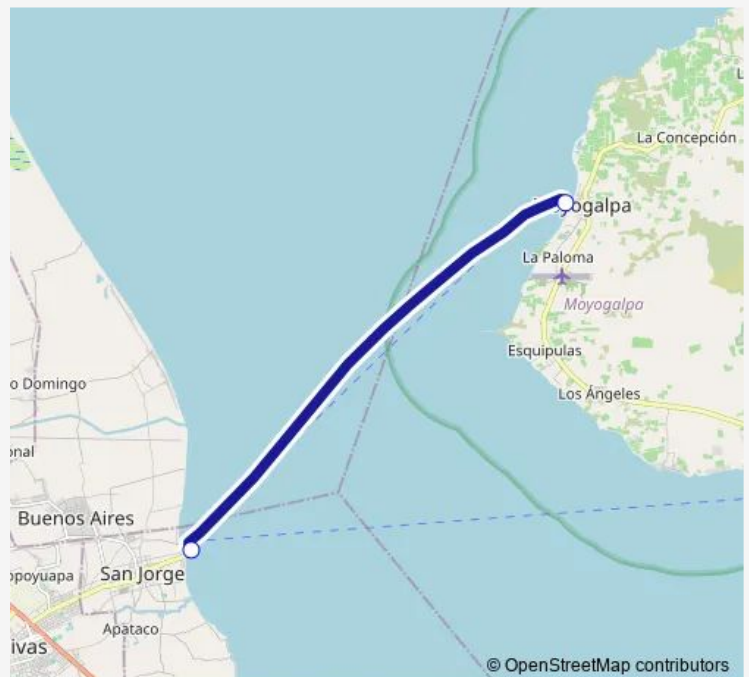

Ferry F-SJR-Moy San Jorge - Moyogalpa

[Go to website](#)

Direction

Moyogalpa — San Jorge

2 stops

[Open route schedule](#)

Moyogalpa

San Jorge

Route schedule

Moyogalpa — San Jorge

Monday	06:00-17:30
Tuesday	06:00-17:30
Wednesday	06:00-17:30
Thursday	06:00-17:30
Friday	06:00-17:30
Saturday	06:00-17:30
Sunday	06:00-17:30

Route info

Direction: Moyogalpa

Stops: 2

Trip Duration: 1 hour 10 min

F-SJR-Moy — San Jorge - Moyogalpa

Direction

San Jorge — Moyogalpa

2 stops

[Open route schedule](#)

San Jorge