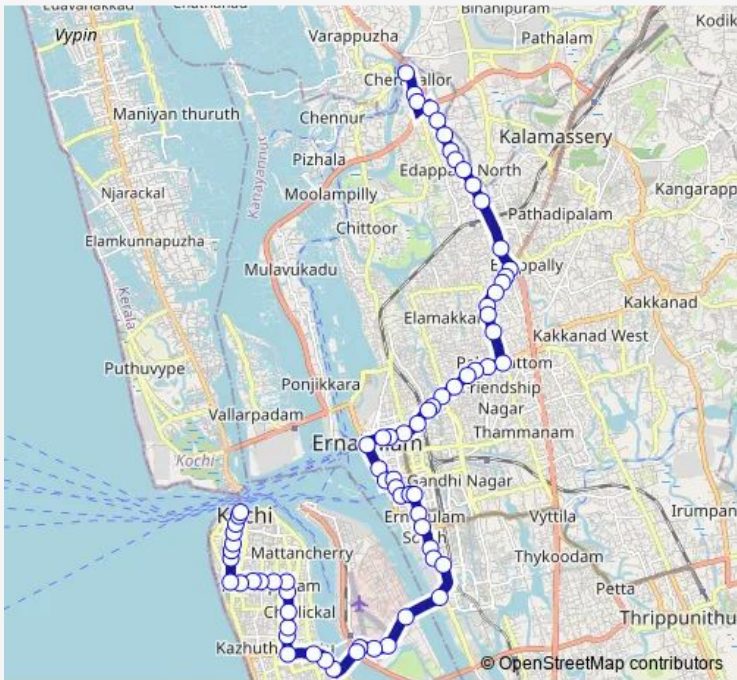

Bus Cheranellore ↔ Fort Kochi

[Go to website](#)

Direction
Cheranallor — Fort Kochi Stand

71 stops

[Open route schedule](#)

- Cheranallor
- Bankpady
- Shappumpady
- Cheranelloor Signal
- Manjumel Kavala
- Sealord
- Thaikkavu
- Thattampadi
- Bramasthanam
- Kunnumpuram
- Vai padi
- Al Ameen
- Edappally Junction
- Edappally
- Edappally Palli
- Postoffice
- Changampuzha Park
- Govt High School
- Mamangalam
- Palarivattom
- Janatha

Route schedule
Cheranallor — Fort Kochi Stand

Monday	06:00
Tuesday	06:00
Wednesday	06:00
Thursday	06:00
Friday	06:00
Saturday	06:00
Sunday	06:00

Route info

Direction: Cheranallor

Stops: 71

Trip Duration: 1 hour 22 min

Cheranellor ↔ Fort Kochi BusMaps

Kaloor Stadium

Deshabhimani

Mathrubhoomi

Kaloor

Manapattyparambu

Town Hall

North Railway Station

Sunday 06:00

Route info

Direction: Fort Kochi Stand

Stops: 69

Trip Duration: 1 hour 20 min

Naval Base

Thevara Junction

Thevara