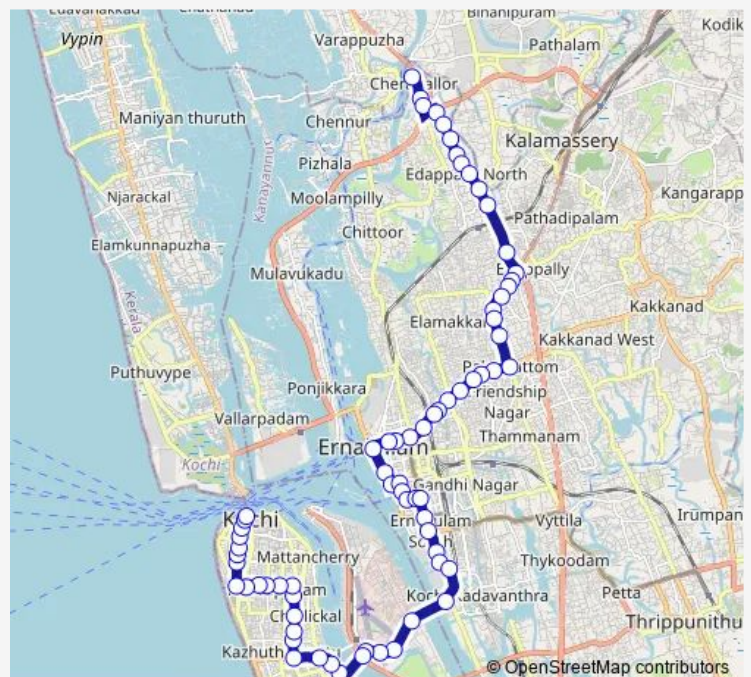

Saturday 06:00

Sunday 06:00

Route info

Direction: Cheranallor

Stops: 71

Trip Duration: 1 hour 22 min

Kaloor Stadium

Deshabhimani

High Court Junction

Menaka

St Theresas College

Convent Junction

Boat Jetty Junction

Hospital Junction

Maharajas Hostel

Maharajas Ground

Stops: 69

Trip Duration: 1 hour 20 min

Naval Base

Thevara Junction

Thevara

Atlantis

Cochin Shipyard Main Gate

Ravipuram