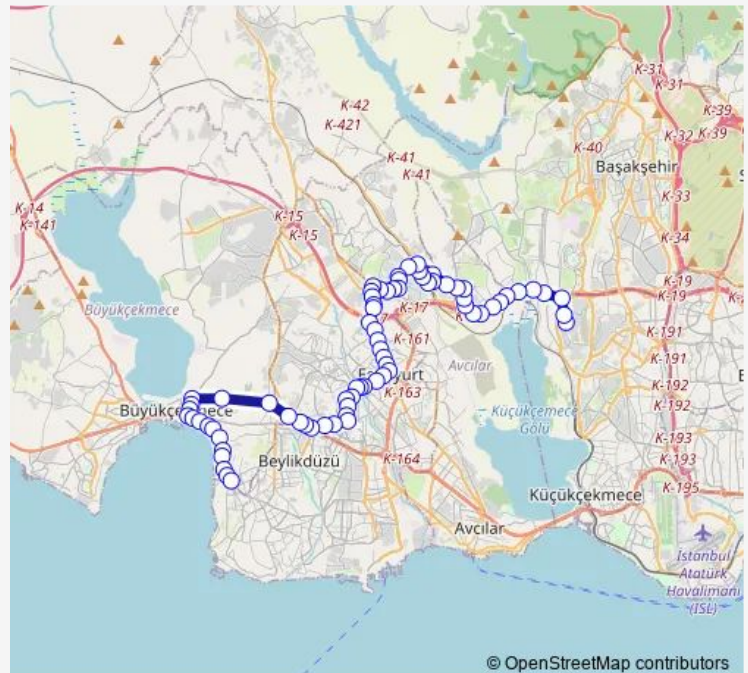

Thursday 05:35-23:00

Friday 05:35-23:00

Saturday 05:50-22:00

Sunday 06:20-22:00

Route info

Direction: Kanuni Sultan Süleyman

Stops: 73

Trip Duration: 1 hour 19 min