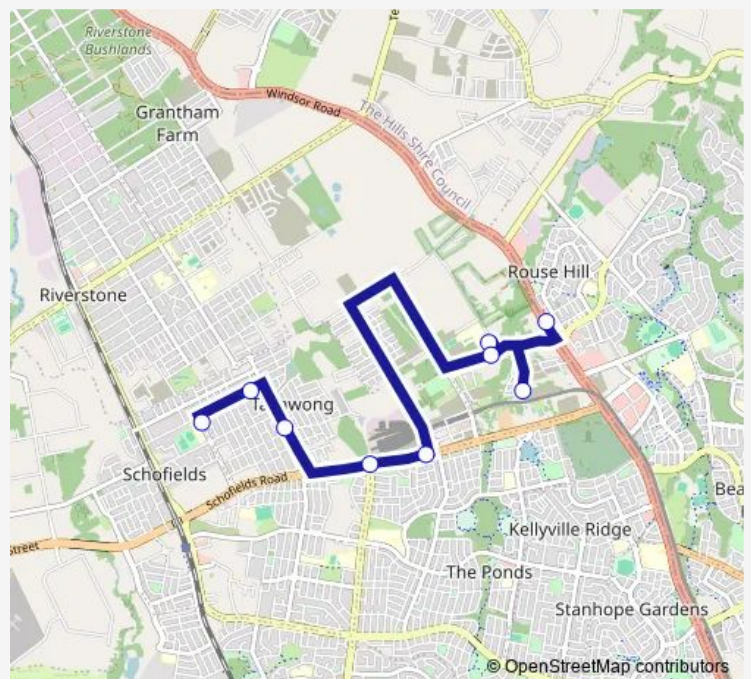

School Bus 6054 Rouse Hill to Schofields Ps

[Go to website](#)

Direction

Rouse Hill Shopping Centre, Windsor Rd — Junction Rd
Opp Schofields Public School

9 stops

[Open route schedule](#)

Rouse Hill Shopping Centre, Windsor Rd

Ingenia Lifestyle Rouse Hill, Terry Rd

Rouse Hill Anglican College

Rouse Rd Opp Rouse Hill Anglican College

Schofields Rd After Ridgeline Dr

Schofields Rd At Hambledon Rd

Boundary Rd Opp Gordon Rd

St Albans Rd After Boundary Rd

Junction Rd Opp Schofields Public School

Route schedule

Rouse Hill Shopping Centre, Windsor Rd — Junction Rd
Opp Schofields Public School

Monday	08:27
Tuesday	08:27
Wednesday	08:27
Thursday	08:27
Friday	08:27
Saturday	—
Sunday	—

Route info

Direction: Rouse Hill Shopping Centre, Windsor Rd

Stops: 9

Trip Duration: 0 hour 19 min

6054 — Rouse Hill to Schofields Ps

6054 School Bus time schedules and route maps are available in an offline PDF at busmaps.com. Use the busmaps.com website to see live bus times, train schedule or subway schedule, and step-by-step directions for all public transit in Parramatta