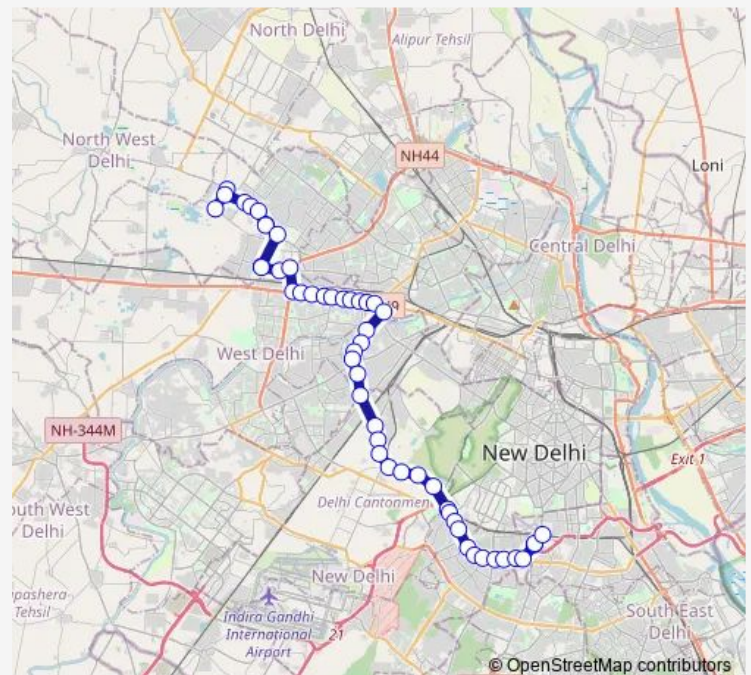

Thursday 07:30-09:00

Friday 07:30-09:00

Saturday 07:30-09:00

Sunday 07:30-09:00

Route info

Direction: Lakhi Ram Park (Rohini Sector-22)

Stops: 51

Trip Duration: 2 hour 1 min