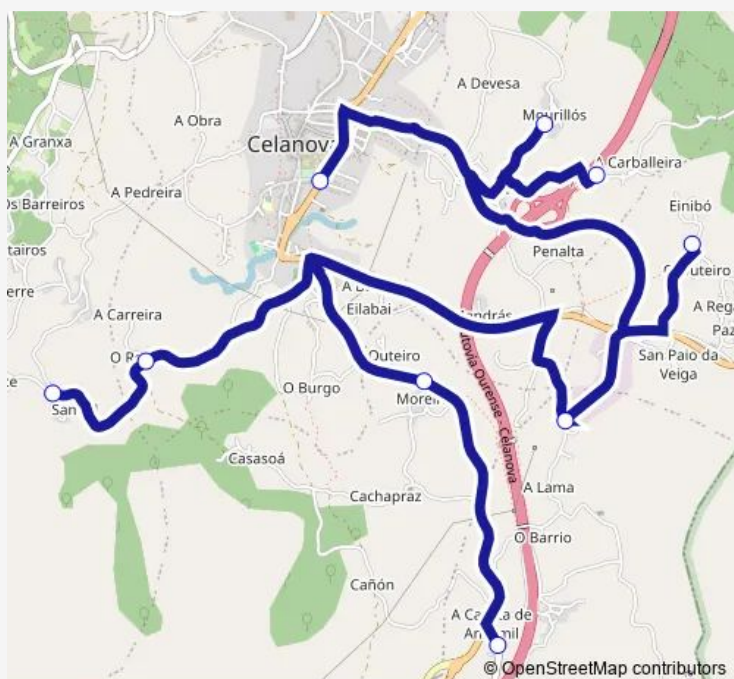

Sampil

O Redondo (Sampil)

Lamas DE Ansemil

Einibo

Mourillós Carballeira

Mourillos

IES DE Celanova

Route schedule

Caseta DE Ansemil (Marque — IES DE Celanova

Monday 08:08-09:30

Tuesday 08:08

Wednesday 08:08

Thursday 08:08

Friday 08:08

Saturday —

Sunday —

Route info

Direction: Caseta DE Ansemil (Marque

Stops: 9

Trip Duration: 0 hour 25 min

Direction

IES DE Celanova — Caseta DE Ansemil (Marque)

9 stops

[Open route schedule](#)