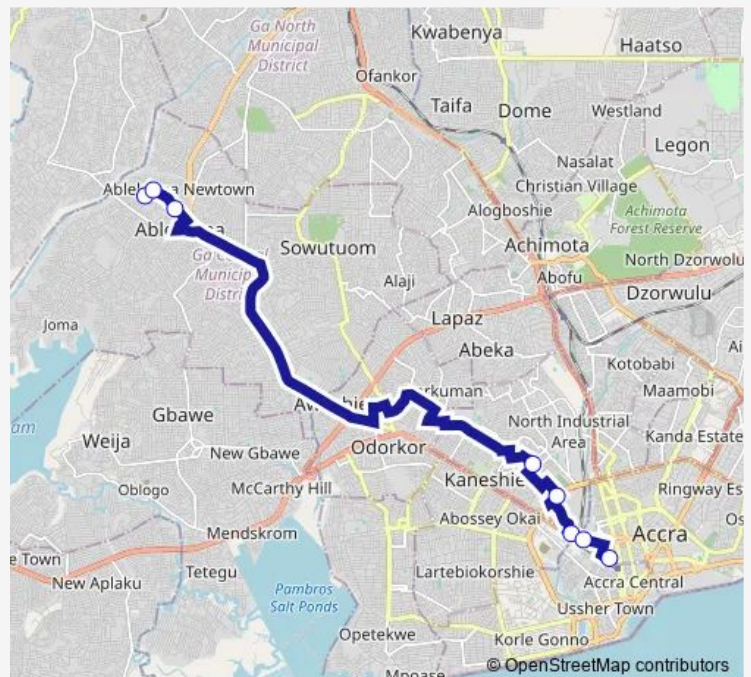

Bus 223B Ablekuma to Accra Cmb

[Go to website](#)

Direction

Terminal Ablekuma — Terminal Accra Cmb

8 stops

[Open route schedule](#)

Terminal Ablekuma

Ablekuma Pharmacy

New Town 223

Awudome Roundabout

Cemetery Junction

Cold Store 223

Overhead 248

Terminal Accra Cmb

Route schedule

Terminal Ablekuma — Terminal Accra Cmb

Monday 08:59

Tuesday 08:59

Wednesday 08:59

Thursday 08:59

Friday 08:59

Saturday 08:59

Sunday 08:59

Route info

Direction: Terminal Ablekuma

Stops: 8

Trip Duration: 1 hour 21 min

■ 223B — Ablekuma to Accra Cmb

223B Bus time schedules and route maps are available in an offline PDF at busmaps.com. Use the busmaps.com website to see live bus times, train schedule or subway schedule, and step-by-step directions for all public transit in Accra