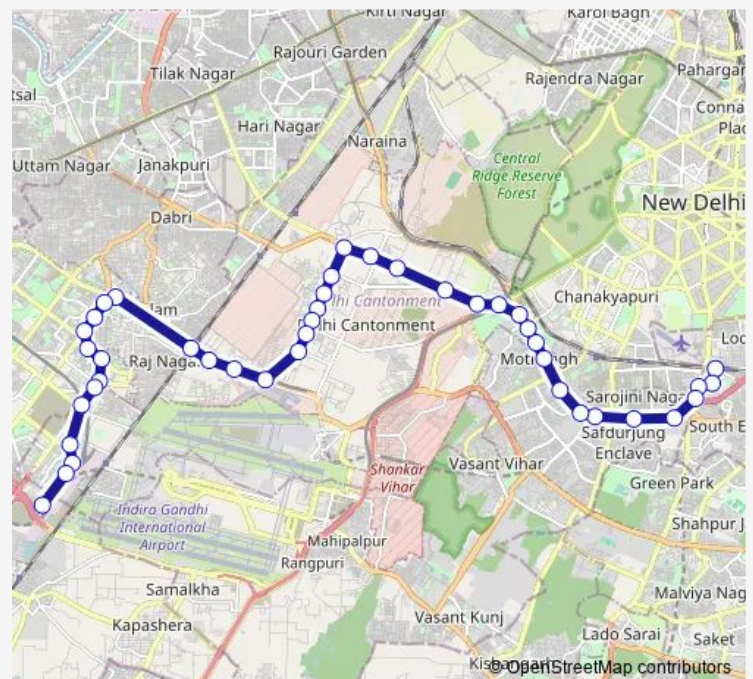

Thursday 06:56-21:36

Friday 06:56-21:36

Saturday 06:56-21:36

Sunday 06:56-21:36

Route info

Direction: Safdurjung Terminal

Stops: 42

Trip Duration: 1 hour 35 min

Dw5up

BusMaps

Geeta Ashram

Base Hospital

Blood Bank

More Lines

Indian Oil Station

Prehlad Pur