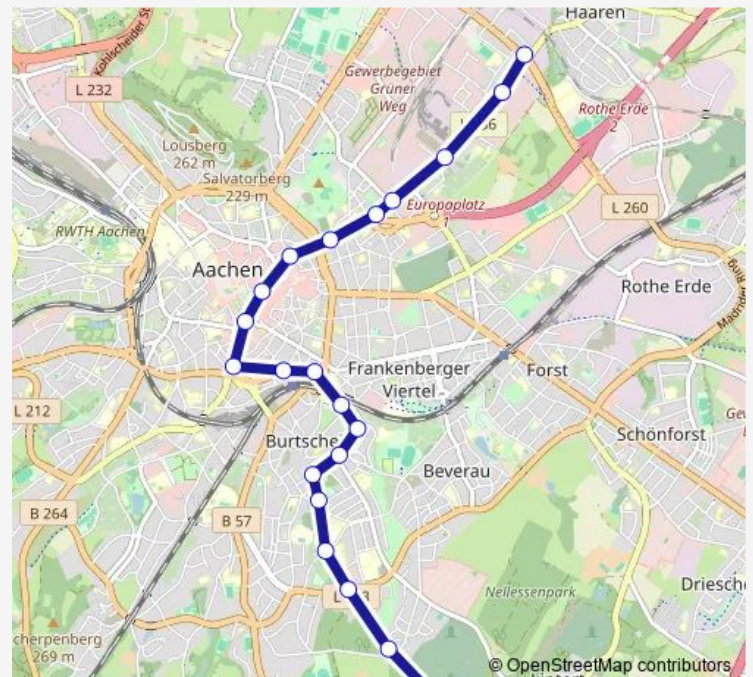

### Direction

Aachen, Waldfriedhof — Aachen, Prager Ring

21 stops

[Open route schedule](#)

- Aachen, Waldfriedhof
- Aachen, Bismarckturm
- Aachen, Siegel
- Aachen, Bayernallee
- Aachen, Heißberg
- Aachen, Burtscheid
- Aachen, Marienhospital
- Aachen, Gillesbachtal
- Aachen, Rosenquelle
- Aachen, Normaluhr
- Aachen, Hauptbahnhof (Bus)
- Aachen, Misereor
- Aachen, Alter Posthof
- Aachen, Elisenbrunnen
- Aachen, Bushof
- Aachen, Hansemannplatz
- Aachen, Blücherplatz
- Aachen, Ludwig Forum
- Aachen, Talbot
- Aachen, Liebigstraße
- Aachen, Prager Ring

### Route schedule

Aachen, Waldfriedhof — Aachen, Prager Ring

Monday	07:22
Tuesday	07:22
Wednesday	07:22
Thursday	07:22
Friday	07:22
Saturday	—
Sunday	—

### Route info

Direction: Aachen, Waldfriedhof

Stops: 21

Trip Duration: 0 hour 35 min

**Direction**

Aachen, Elisenbrunnen — Aachen, Siegel

12 stops

[Open route schedule](#)

## Route info

Direction: Aachen, Elisenbrunnen

Stops: 12

Trip Duration: 0 hour 14 min

11v Metro time schedules and route maps are available in an offline PDF at [busmaps.com](https://busmaps.com). Use the [busmaps.com](https://busmaps.com) website to see live bus times, train schedule or subway schedule, and step-by-step directions for all public transit in Aachen