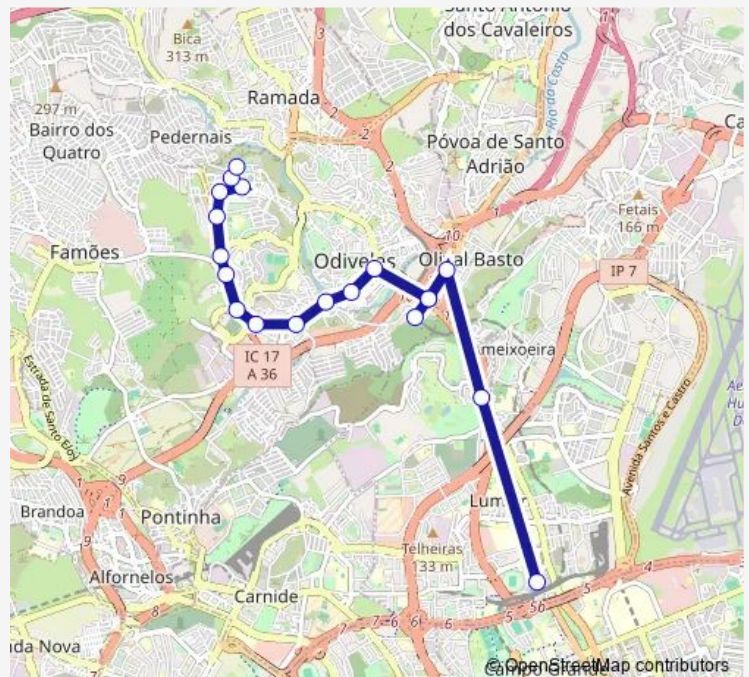

### Route schedule

Lisboa (Campo Grande) — Arroja (Pcta Manuela Porto)

Monday 05:55-20:06

Tuesday 05:55-20:06

Wednesday 05:55-20:06

Thursday 05:55-20:06

Friday 05:55-20:06

Saturday —

### Route info

Direction: Lisboa (Campo Grande)

Stops: 19

Trip Duration: 0 hour 25 min

■ 226 - Sr Roubado (Metro) - Arroja

BusMaps

Bus time schedules and route maps are available in an offline PDF at [busmaps.com](https://busmaps.com). Use the [busmaps.com](https://busmaps.com) website to see live bus times, train schedule or subway schedule, and step-by-step directions for all public transit in Lisbon