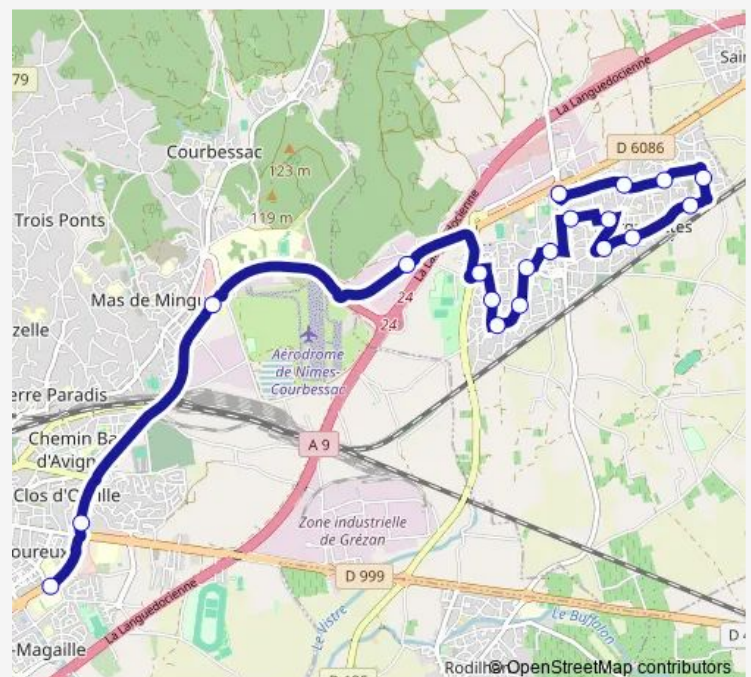

LA Glaciere — Capouchine

Monday 07:10-08:26

Tuesday 07:10-08:26

Wednesday 07:10-08:15

Thursday 07:10-08:26

Friday 07:10-08:26

Saturday —

Sunday —

Route info

Direction: LA Glaciere

Stops: 17

Trip Duration: 0 hour 42 min

206 — Marguerittes - P. Lamour - Gare Routiere

BusMaps

Direction

Capouchine — Philippe Lamour

Tuesday 16:40

Wednesday —

Thursday 16:40

Friday 16:40

Saturday —

Sunday —

Route info

Direction: Capouchine

Stops: 3

Trip Duration: 0 hour 16 min

Direction

Philippe Lamour — LA Glaciere

19 stops

[Open route schedule](#)

Philippe Lamour

MAS Verdier