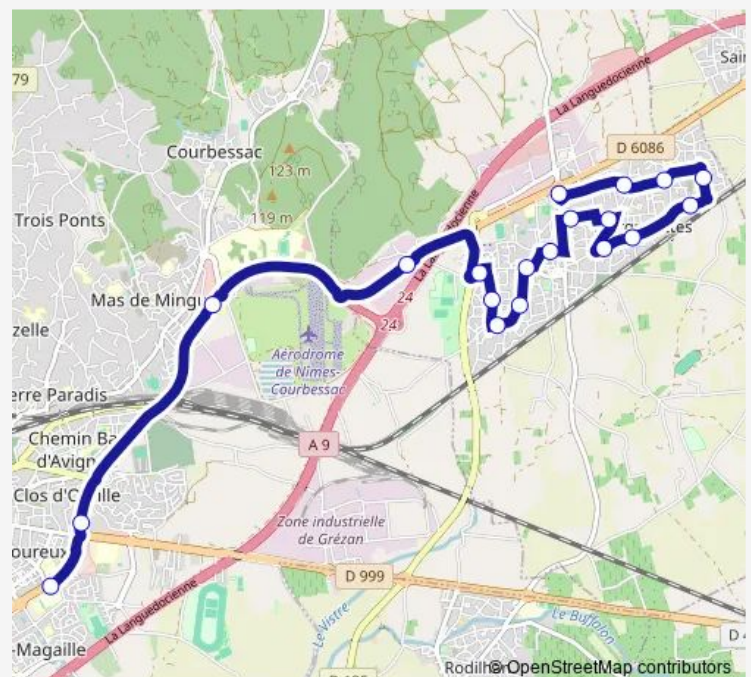

Bus 206 Marguerittes - P. Lamour - Gare Routiere

[Go to website](#)

Direction

LA Glaciere — Capouchine

17 stops

[Open route schedule](#)

LA Glaciere

Mezeirac

LA Glaciere — Capouchine

Monday 07:10-08:15

Tuesday 07:10-08:15

Wednesday 07:10-08:15

Thursday 07:10-08:15

Friday 07:10-08:15

Saturday —

Sunday —

Route info

Direction: LA Glaciere

Stops: 17

Trip Duration: 0 hour 42 min

206 — Marguerittes - P. Lamour - Gare Routiere

Direction

Capouchine — Philippe Lamour

3 stops

Wednesday —

Thursday 16:40

Friday 16:40

Saturday —

Sunday —

Route info

Direction: Capouchine

Stops: 3