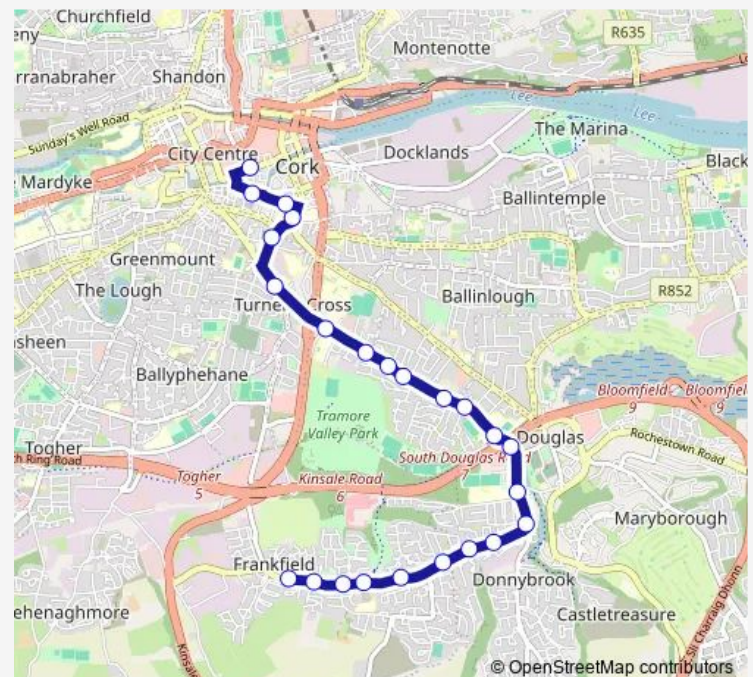

### Route schedule

South Mall (VHI House Stop B) — Dunvale

Monday 06:45-23:15

Tuesday 06:45-23:15

Wednesday 06:45-23:15

Thursday 06:45-23:15

Friday 06:45-23:15

Saturday 07:00-23:15

### Route info

Direction: South Mall (VHI House Stop B)

Stops: 22

Trip Duration: 0 hour 20 min

206 — Grange - Douglas - South Mall

## Direction

Frankfield — South Mall (VHI House Stop B)

24 stops

[Open route schedule](#)

Frankfield

Woodlands

Park Gate Frankfield

Elmwood Medical Centre