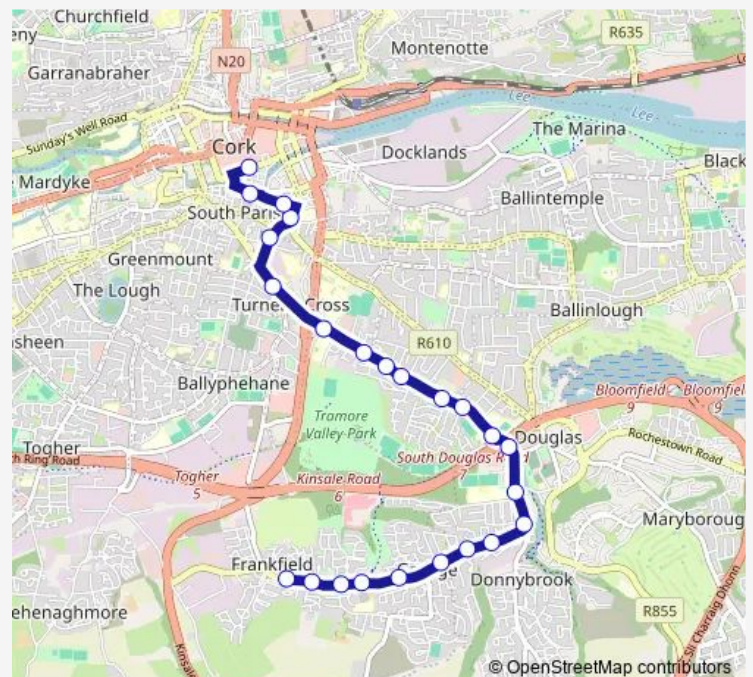

Thursday 06:45-23:15

Friday 06:45-23:15

Saturday 07:00-23:15

Sunday 09:30-23:15

Route info

Direction: South Mall (VHI House Stop A)

Stops: 22

Trip Duration: 0 hour 26 min

206 — Grange - Douglas - South Mall

Direction

Frankfield — South Mall (VHI House Stop A)

24 stops

[Open route schedule](#)

Frankfield

Woodlands

Park Gate Frankfield

Elmwood Medical Centre

Clifton Grange Road

Cooney's Lane

Eugene Drive

Grange Park

Grange Road Cross

Douglas West

Douglas West

Tuesday 07:00-23:15

Wednesday 07:00-23:15

Thursday 07:00-23:15

Friday 07:00-23:15

Saturday 07:00-23:15

Sunday 09:30-23:15

Route info

Direction: Frankfield