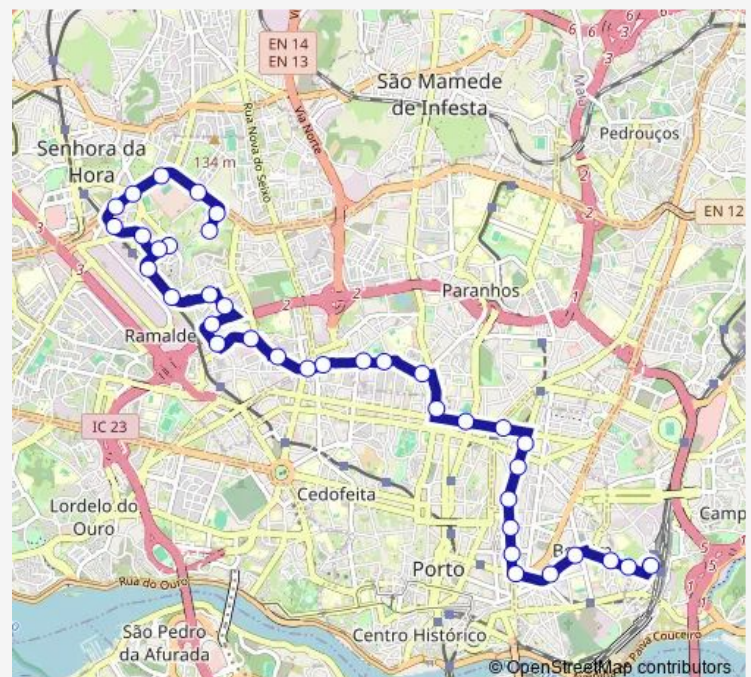

### Route schedule

Br.Sto.Eugénio (Escola) — Campanhã

Monday 06:00-23:15

Tuesday 06:00-23:15

Wednesday 06:00-23:15

Thursday 06:00-23:15

Friday 06:00-23:15

Saturday 06:00-23:15

### Route info

Direction: Br.Sto.Eugénio (Escola)

Stops: 37

Trip Duration: 0 hour 43 min

206 — Campanhã - Viso

Bica Velha

Silva Porto

Vale Formoso