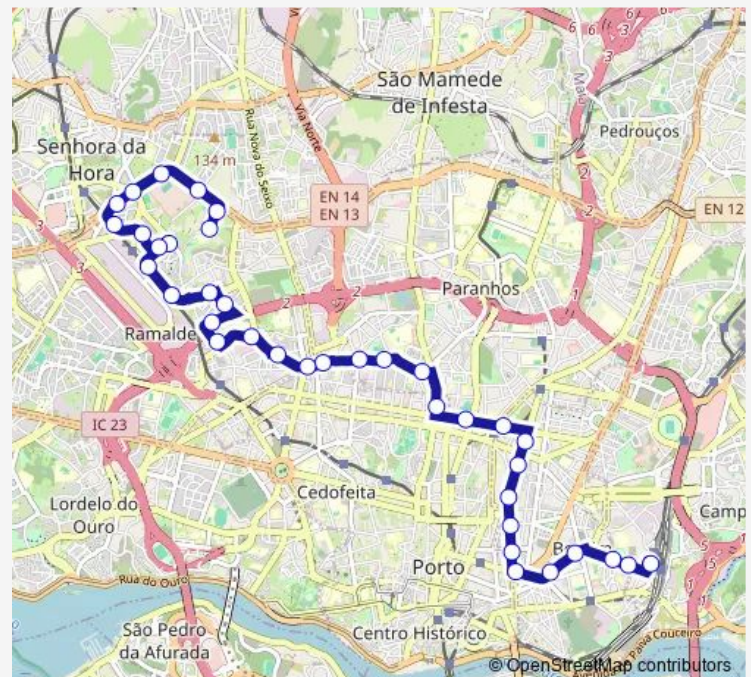

Natária

Route schedule

Br.Sto.Eugénio (Escola) — Campanhã

Monday 06:00-23:15

Tuesday 06:00-23:15

Wednesday 06:00-23:15

Thursday 06:00-23:15

Friday 06:00-23:15

Saturday 06:00-23:15

Sunday 06:05-23:15

Route info

Direction: Br.Sto.Eugénio (Escola)

Stops: 37

Trip Duration: 0 hour 52 min

206 — Campanhã - Viso

Bica Velha