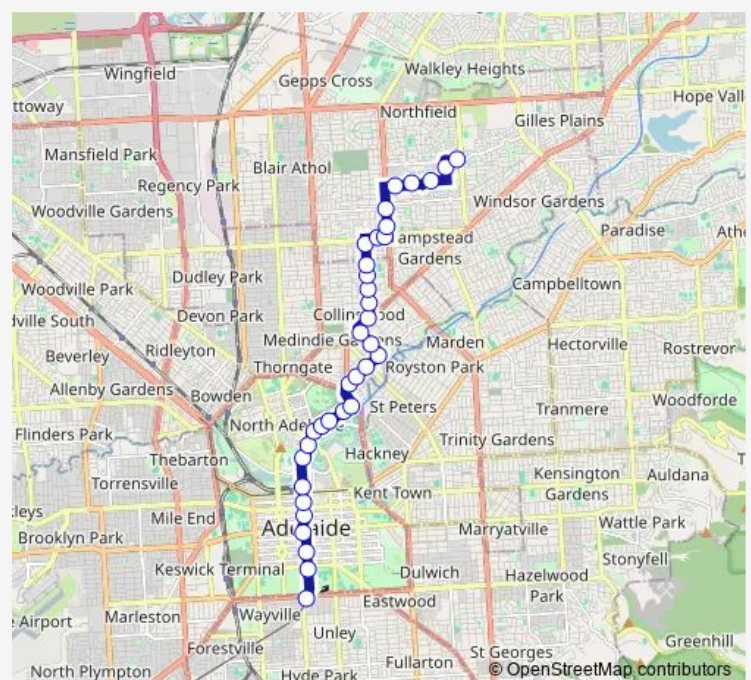

Stop 11 Smith St - North East side

Stop 10A Smith St - North East side

Stop 10 Smith St - North East side

Stop 9 Walkerville Tce - South East side

Stop 8 Walkerville Tce - South East side

Route schedule

Stop 26 Folland Ave - South side — Stop F1 King William St - North East side

Monday 06:56-22:14

Tuesday 06:56-22:14

Wednesday 06:56-22:14

Thursday 06:56-22:14

Friday 06:56-22:14

Saturday 07:10-22:14

Sunday 08:38-22:14

Route info

Direction: Stop 26 Folland Ave - South side

Stops: 32

Trip Duration: 0 hour 40 min

206 — Northgate to City

Stop 7 Walkerville Tce - South side

Stop 5 Melbourne St - South East side

Stop 4 Melbourne St - South East side

Stop 3A Melbourne St - South East side

Stop 3 Melbourne St - South East side

Stop 2A Melbourne St - South East side

Stop 2 Sir Edwin Smith Ave - East side

Stop 1 Sir Edwin Smith Ave - South side

Stop A2 King William Rd - East side