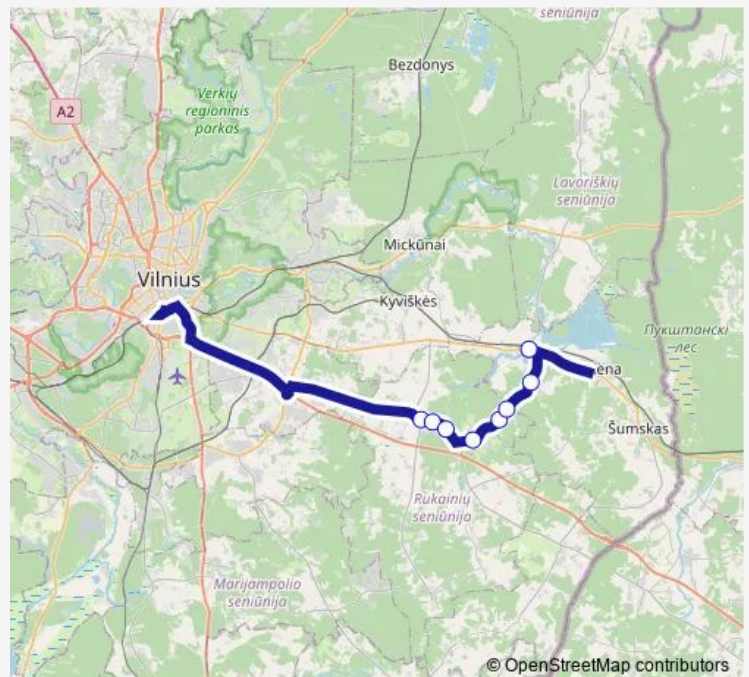

Wednesday 05:20

Thursday 05:20

Friday 05:20

Saturday —

Sunday —

Route info

Direction: Rūkainiai

Stops: 8

Trip Duration: 0 hour 13 min

■ 206 — Vilnius (AS) - Kalveliai per Rukainius, Kena

206 Bus time schedules and route maps are available in an offline PDF at busmaps.com. Use the busmaps.com website to see live bus times, train schedule or subway schedule, and step-by-step directions for all public transit in Vilnius