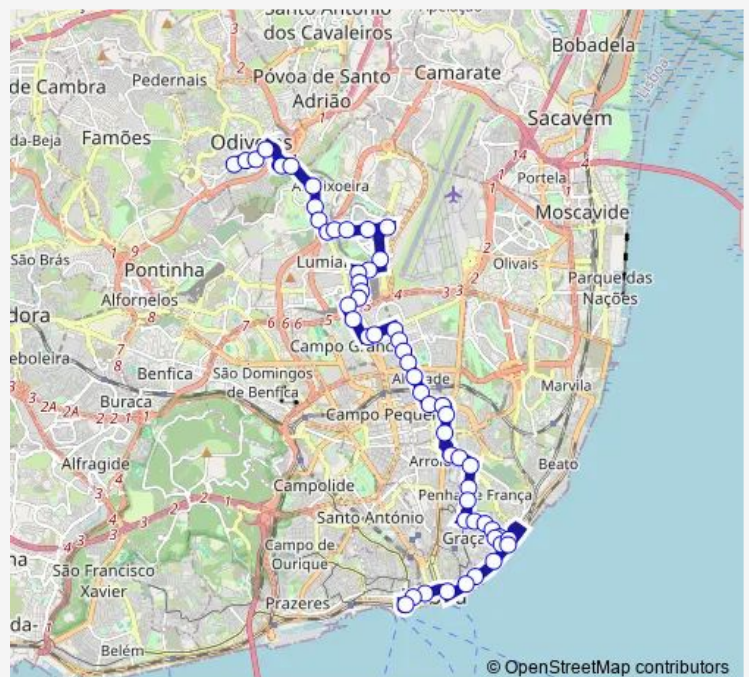

### Route schedule

Cais Sodré — Odivelas (B. Dr. Lima Pimentel)

Monday 00:30-05:00

Tuesday 00:30-05:00

Wednesday 00:30-05:00

Thursday 00:30-05:00

Friday 00:30-05:00

Saturday 00:30-05:00

### Route info

Direction: Cais Sodré

Stops: 54

Trip Duration: 0 hour 55 min

■ 206 — Odivelas - Cais Sodré

BusMaps

Areiro

Av. João XXI / Pç. Londres

## Route info

Direction: Odivelas (B. Dr. Lima Pimentel)

Stops: 55

Trip Duration: 0 hour 48 min

Pç. Alvalade (Esc. Eugénio Santos)

Esc. Rainha D. Leonor

Av. Roma / Av. Eua

B. S. Miguel - Av. Roma