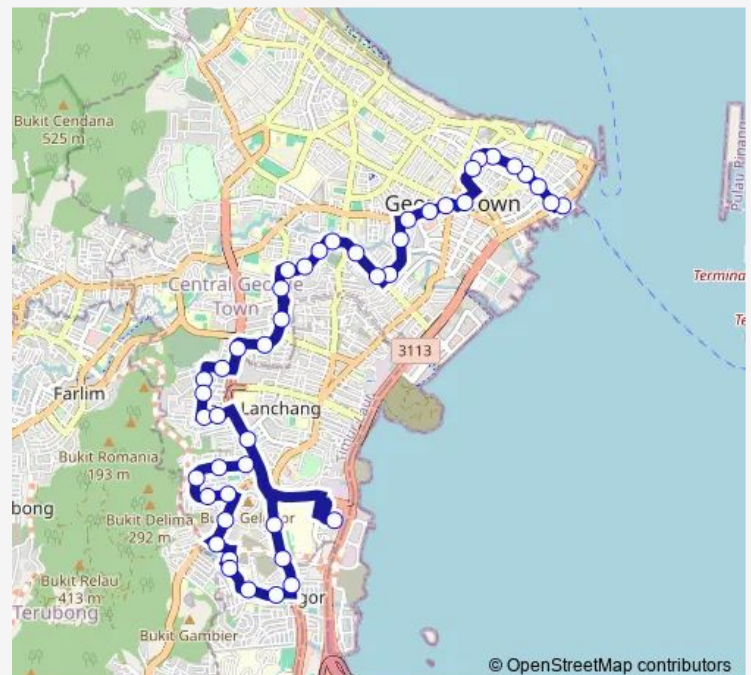

Saturday 06:00-22:30

Sunday 06:00-22:30

Route info

Direction: (M1) Jetty B

Stops: 45

Trip Duration: 1 hour 1 min

Smjk Heng Ee

Taman Hutchings